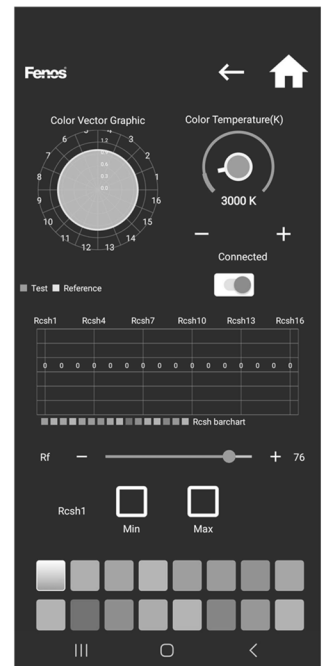

Manual Control

Casambi

Based on CRI

Object Based

Free Mode

Object Hue Based