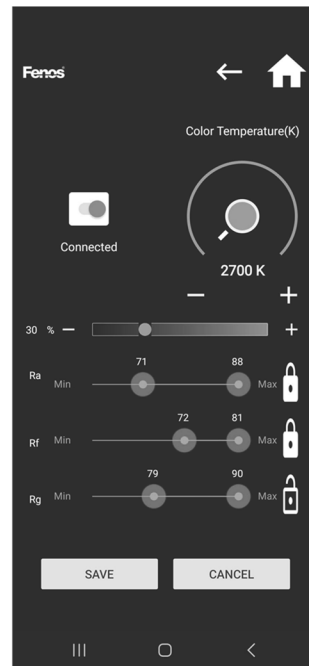

Manual Control

Casambi

Based on CRI

Object Based

Free Mode

Object Hue Based