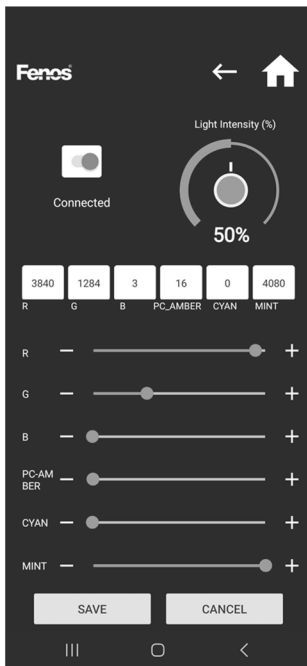

A

B

To Connect:

To Disconnect:

C

D

Different User Interfaces

Fenos App

Manual Control

Casambi

Based on CRI

Object Based

Free Mode

Object Hue Based