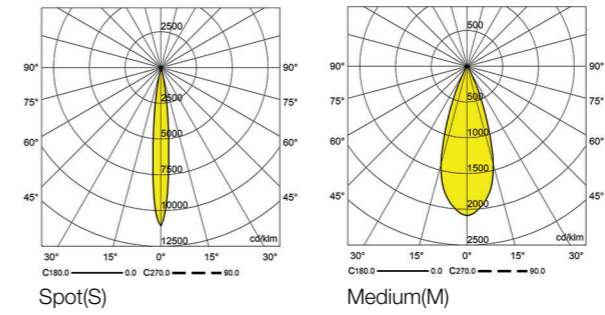

Vaswa Midi

Light distributions

▲ Sadr Highway
Architect: Hegza Consulting Engineering 2014