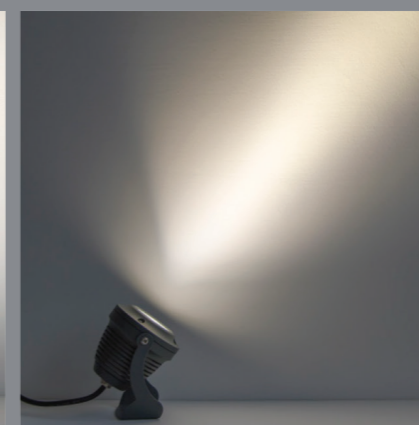

Vaswa Midi

Exterior Projector

Compact and powerful
Small projector for facade and garden lighting

Vaswa Midi

Exterior Projector

CODE	F900
Light source	LED
Power (W)	8
luminous flux (lm)	800
Color Rendering (Ra)	>80
Color Temperature (K)	3000 4000*
Body Color	Gray*

*Customized body colors and other color temperatures (CCTs) are available upon request

0.86 kg

20 x 16 x 12 cm

Supply Voltage:
220-240 Vac, 50Hz

Driver:

DALI | Dimmable version available
upon request

Recommended Applications:

▲ Green Land
Architect: Mehrdad Iravanian 2014

Order code table

Body Color	3000K ●	Beam Angle	4000K ●	Body Color
Gray	F900G830S	Spot	F900G840S	Grey
	F900G830M	Medium	F900G840M	