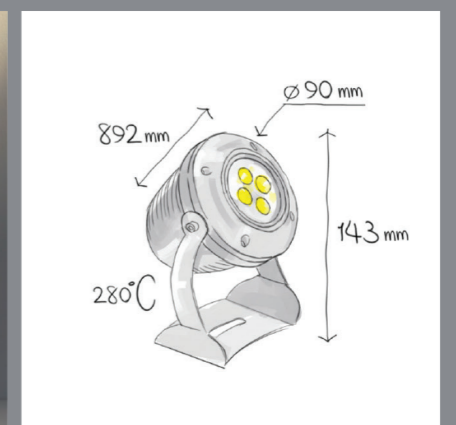

Vaswa Midi

Exterior Projector

Compact and powerful
Small projector for facade and garden lighting

Vaswa Midi

Exterior Projector

CODE	F900
Light source	LED
Power (W)	8
luminous flux (lm)	800
Color Rendering (Ra)	>80
Color Temperature (K)	3000 4000*
Body Color	Gray*

*Customized body colors and other color temperatures (CCTs) are available upon request

0.86 kg

20 x 16 x 12 cm

Supply Voltage:
220-240 Vac, 50Hz

Driver:

DALI | Dimmable version available
upon request

Recommended Applications:

▲ Green Land
Architect: Mehrdad Iravanian 2014

Order code table

Body Color	3000K ●	Beam Angle	4000K ●	Body Color
Gray	F900G830S	Spot	F900G840S	Grey
	F900G830M	Medium	F900G840M	