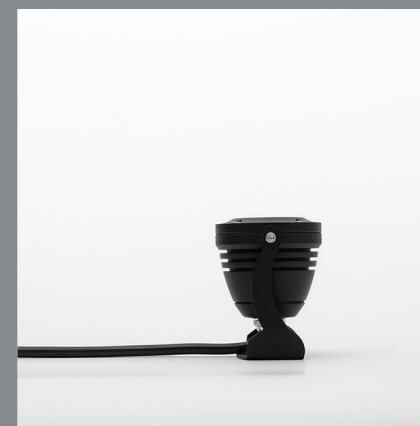

Vaswa Micro

Exterior Projector

Compact and powerful
Small projector for facade and garden lighting

Vaswa Micro

Exterior Projector

CODE	F902
Light source	LED
Power (W)	5
luminous flux (lm)	800
Color Rendering (Ra)	>80
Color Temperature (K)	3000 4000*
Body Color	Gray*

*Customized body colors and other color temperatures (CCTs) are available upon request

0.22 kg

17 x 13 x 9 cm

Supply Voltage:
220-240 Vac, 50Hz

Driver:

DALI | Dimmable version available upon request

Recommended Applications:

Residential | Office | Shop | Facade Lighting | Garden

GreenLand / Architect: Mehرداد Iravanian

Vaswa Micro

Light distributions

Order code table

Body Color	3000K 	Beam Angle	4000K 	Body Color
Gray	F902G530S	Spot	F902G540S	Grey
	F902G530M	Medium	F902G540M	