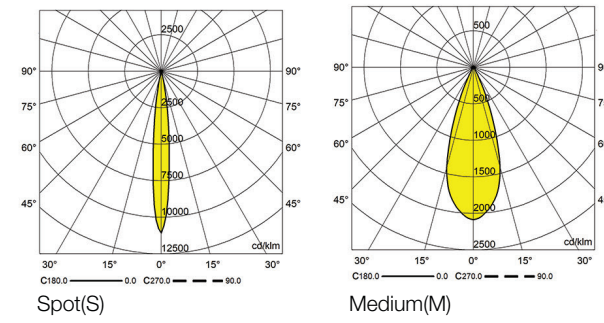

Residential | Office | Shop | Facade Lighting | Garden

GreenLand / Architect: Mehرداد Iravanian

Vaswa Micro

Light distributions

Order code table

Body Color	3000K 	Beam Angle	4000K 	Body Color
Gray	F902G530S	Spot	F902G540S	Grey
	F902G530M	Medium	F902G540M	