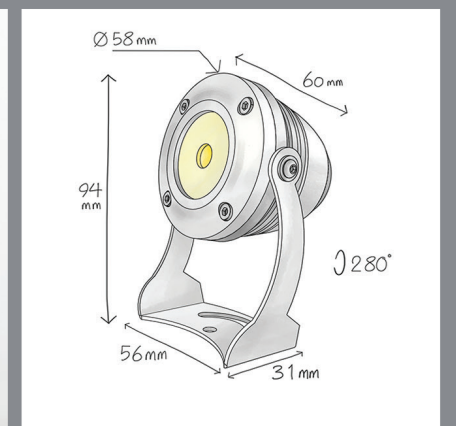

Vaswa Micro

Exterior Projector

Compact and powerful
Small projector for facade and garden lighting

Vaswa Micro

Exterior Projector

CODE	F902
Light source	LED
Power (W)	5
luminous flux (lm)	800
Color Rendering (Ra)	>80
Color Temperature (K)	3000 4000*
Body Color	Gray*

*Customized body colors and other color temperatures (CCTs) are available upon request

0.22 kg

17 x 13 x 9 cm

Supply Voltage:
220-240 Vac, 50Hz

Driver:

DALI | Dimmable version available upon request

Recommended Applications:

Residential | Office | Shop | Facade Lighting | Garden

GreenLand / Architect: Mehرداد Iravanian

Vaswa Micro

Light distributions

Order code table

Body Color	3000K 	Beam Angle	4000K 	Body Color
Gray	F902G530S	Spot	F902G540S	Grey
	F902G530M	Medium	F902G540M	