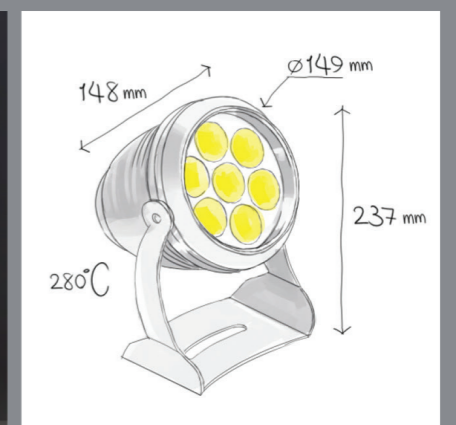

Vaswa Maxi

Exterior Projector

For facade and landscape
For delightful outdoor atmosphere

Vaswa Maxi

Exterior Projector

CODE	F905
Light source	LED
Power (W)	12
luminous flux (lm)	1320
Color Rendering (Ra)	>80
Color Temperature (K)	3000 4000*
Body Color	Gray*

*Customized body colors and other color temperatures (CCTs) are available upon request

3.0 kg

28 x 25 x 17 cm

Supply Voltage:
220-240 Vac, 50Hz

Driver:

DALI | Dimmable version available upon request

Recommended Applications:

Body Color	3000K ●	Beam Angle	4000K ●	Body Color
Gray	F905G1230XS	Extreme Spot	F905G1240XS	Gray