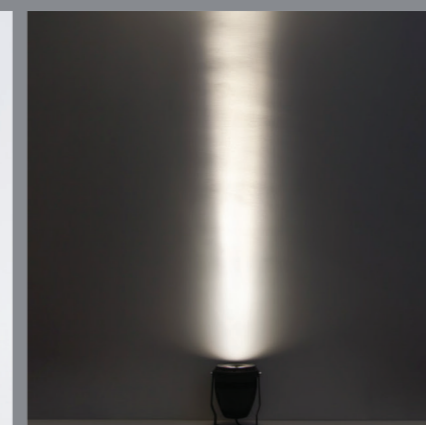

Vaswa Maxi

Exterior Projector

For facade and landscape
For delightful outdoor atmosphere

Vaswa Maxi

Exterior Projector

CODE	F905
Light source	LED
Power (W)	12
luminous flux (lm)	1320
Color Rendering (Ra)	>80
Color Temperature (K)	3000 4000*
Body Color	Gray*

*Customized body colors and other color temperatures (CCTs) are available upon request

3.0 kg

28 x 25 x 17 cm

Supply Voltage:
220-240 Vac, 50Hz

Driver:

DALI | Dimmable version available upon request

Recommended Applications:

Body Color	3000K ●	Beam Angle	4000K ●	Body Color
Gray	F905G1230XS	Extreme Spot	F905G1240XS	Gray