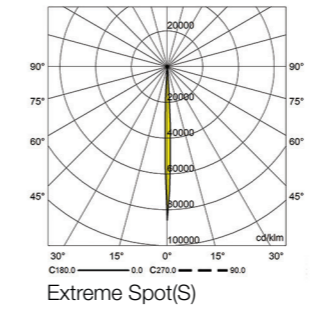

Vaswa Maxi

Light distributions

Order code table

Body Color	3000K ●	Beam Angle	4000K ●	Body Color
Gray	F905G1230XS	Extreme Spot	F905G1240XS	Gray