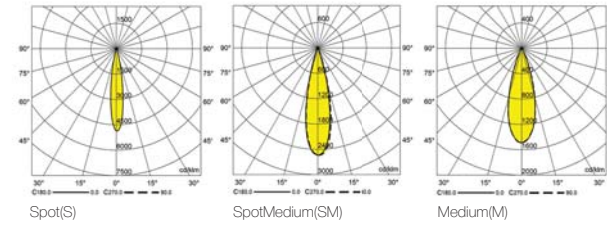

Tiran S

Light distributions

Accessories

Optional

LED GU10 Lamp
Order code: 10020101

Optional

Recessed Kit
Order code: 2120924125