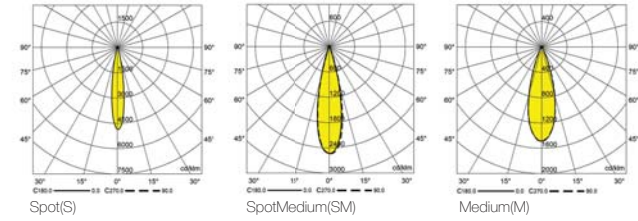

Tiran S Trimless

Light distributions

Accessories

Optional

LED GU10 Lamp
Order code: 10020101

Mandatory

Trimless Installation Kit
Order code: 2099924117
For Trimless Version Only

Order code table

Body Color	3000K	Beam Angle	4000K	Body Color
White	F121W930S	Spot	F121W940S	White
	F121W930SM	Spot Medium	F121W940SM	
	F121W930M	Medium	F121W930M	

Body Color	3000K	Beam Angle	4000K	Body Color
Black	F121B930S	Spot	F121B940S	Black
	F121B930SM	Spot Medium	F121B940SM	
	F121B930M	Medium	F121B940S