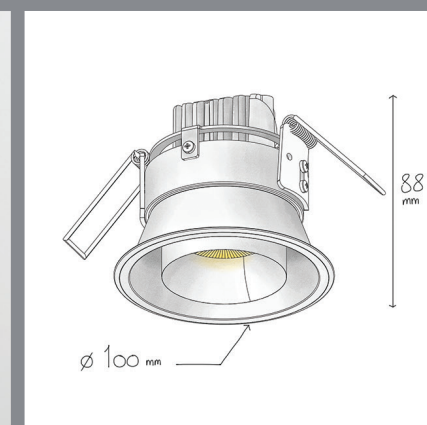

Tiran C Mini

Ceiling Recessed

Tiran C Mini

Ceiling Recessed

CODE	F127
Light source	LED
Power (W)	12
luminous flux (lm)	1300
Color Rendering (Ra)	>80
Color Temperature (K)	3000 4000*
Body Color	White Black*

LAVAN / Architect: Fallah 2014

Tiran C Mini

Light distributions

Accessories

Optional

LED GU10 Lamp
Order code: 10020101

Order code table

Body Color	3000K	Beam Angle	4000K	Body Color
White	F127W1230S	Spot	F127W1240S	White
	F127W1230M	Medium	F127W1240M	

Body Color	3000K	Beam Angle	4000K	Body Color
Black	F127B1230S	Spot	F127B1240S	Black
	F127B1230M	Medium	F127B1240M	

Order code for GU10 Version**

Body Color	Body Code	Body Code	Body Color
White	F127WG	F127BG	Black