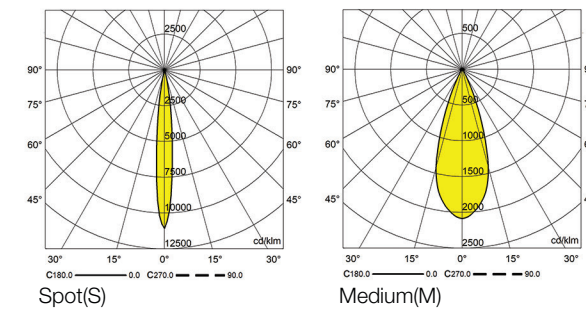

Tiran C Mini

Light distributions

Accessories

Optional

LED GU10 Lamp
Order code: 10020101

Order code table

Body Color	3000K	Beam Angle	4000K	Body Color
White	F127W1230S	Spot	F127W1240S	White
	F127W1230M	Medium	F127W1240M	

Body Color	3000K	Beam Angle	4000K	Body Color
Black	F127B1230S	Spot	F127B1240S	Black
	F127B1230M	Medium	F127B1240M	

Order code for GU10 Version**

Body Color	Body Code	Body Code	Body Color
White	F127WG	F127BG	Black

**Lamp is not Included