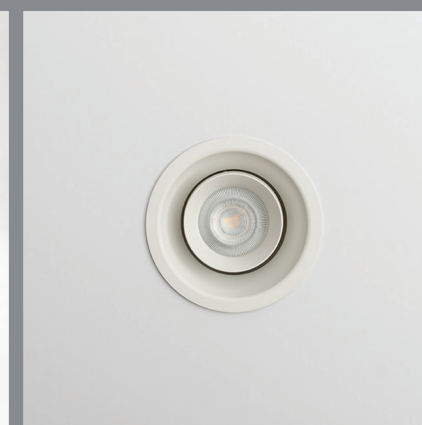

Tiran C Mini

Ceiling Recessed

Tiran C Mini

Ceiling Recessed

CODE	F127
Light source	LED
Power (W)	12
luminous flux (lm)	1300
Color Rendering (Ra)	>80
Color Temperature (K)	3000 4000*
Body Color	White Black*

*Customized body colors and other color temperatures (CCTs) are available upon request

Supply Voltage:
220-240 Vac, 50Hz

Driver:
DALI | Dimmable version available upon request

Recommended Applications:
Residential | Office | Shop

LAVAN / Architect: Fallah 2014

Tiran C Mini

Light distributions

Accessories

Optional

LED GU10 Lamp
Order code: 10020101

Order code table

Body Color	3000K	Beam Angle	4000K	Body Color
White	F127W1230S	Spot	F127W1240S	White
	F127W1230M	Medium	F127W1240M	

Body Color	3000K	Beam Angle	4000K	Body Color
Black	F127B1230S	Spot	F127B1240S	Black
	F127B1230M	Medium	F127B1240M	

Order code for GU10 Version**

Body Color	Body Code	Body Code	Body Color
White	F127WG	F127BG	Black