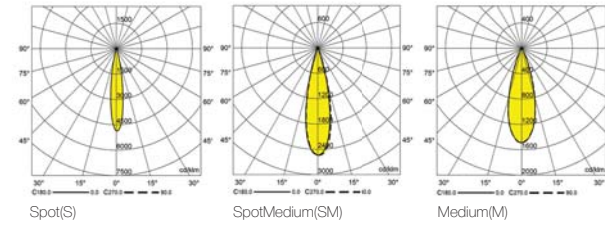

Tiran S

Light distributions

Accessories

Optional

LED GU10 Lamp
Order code: 10020101

Optional

Recessed Kit
Order code: 2120924125