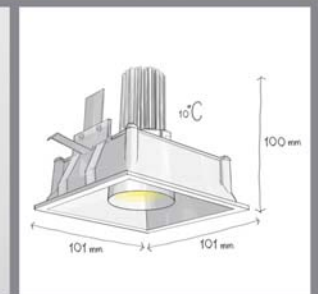

Tiran S

Ceiling Recessed

Tiran S

Ceiling Recessed

Trimless Version

CODE	F120
Light source	LED
Power (W)	9
luminous flux (lm)	990
Color Rendering (Ra)	>80
Color Temperature (K)	4000 3000*
Body Color	White Black

IP 20  95X95mm
113X113 mm (Trimless Version)

Supply Voltage:
220-240 Vac, 50Hz

Driver:
DALI | Dimmable Version Available
upon request

Recommended Applications:
Residential | Office | Shop

The contrast between square shape of the frame and round shape of light source is an interesting feature for many designers.