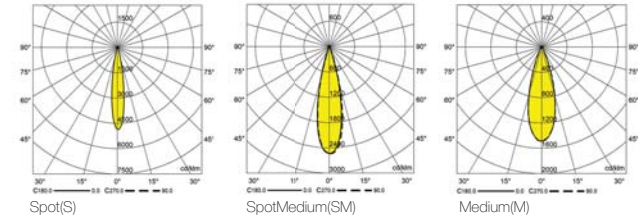

Tiran S Trimless

Light distributions

Accessories

Optional

LED GU10 Lamp
Order code: 10020101

Mandatory

Trimless Installation Kit
Order code: 2099924117
For Trimless Version Only

Order code table

Body Color	3000K	Beam Angle	4000K	Body Color
White	F121W930S	Spot	F121W940S	White
	F121W930SM	Spot Medium	F121W940SM	
	F121W930M	Medium	F121W930M	

Body Color	3000K	Beam Angle	4000K	Body Color
Black	F121B930S	Spot	F121B940S	Black
	F121B930SM	Spot Medium	F121B940SM	
	F121B930M	Medium	F121B940S