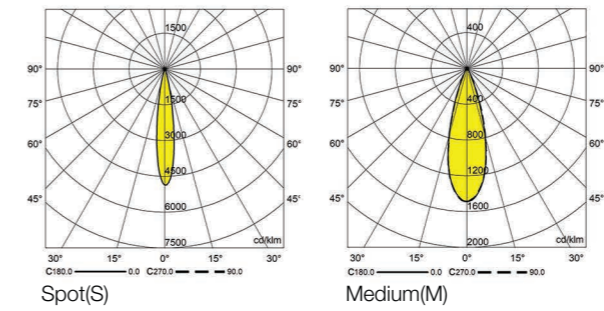

Tiran S Trimless

Light distributions

Aban Residential / Architect Gozar Andishe

Accessories

Mandatory

Optional

Order code table

Body Color	3000K ☀	Beam Angle	4000K ☀	Body Color
White	F121W930S	Spot	F121W940S	White
	F121W930M	Medium	F121W940M	
Body Color	3000K ☀	Beam Angle	4000K ☀	Body Color
Black	F121B930S	Spot	F121B940S	Black
	F121B930M	Medium	F121B940M	

Order code for GU10 Version**

Body Color	Body Code	Body Code	Body Color
White	F126WG	F126BG	Black

**Lamp is not Included