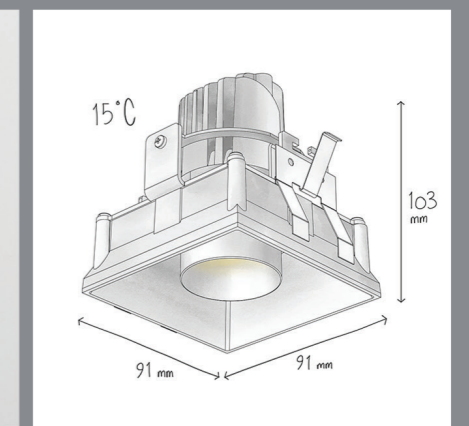

# Tiran S TR

Ceiling Recessed

## Tiran S TR

Ceiling Recessed

CODE	F121
Light source	LED
Power (W)	9
luminous flux (lm)	990
Color Rendering (Ra)	>80
Color Temperature (K)	3000   4000*
Body Color	White   Black

\*Customized body colors and other color temperatures (CCTs) are available upon request

IP 20	113 x 113 mm	CE	□
KG	0.89 kg		
	17 x 13 x 9 cm		

**Supply Voltage:**  
220-240 Vac, 50Hz

**Driver:**  
DALI | Dimmable version available upon request

**Recommended Applications:**  
Residential | Office | Shop