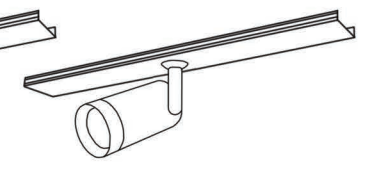

Arora
Refer to page 358