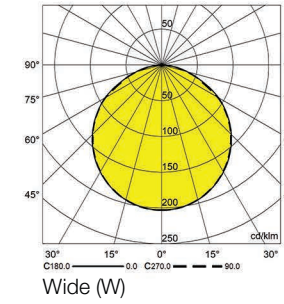

Sira S 6090

Light distributions

▲ JTI Office / Architect: Persian Garden 2018

Job Building / Architect: Mani Sadraei 2017 ▼