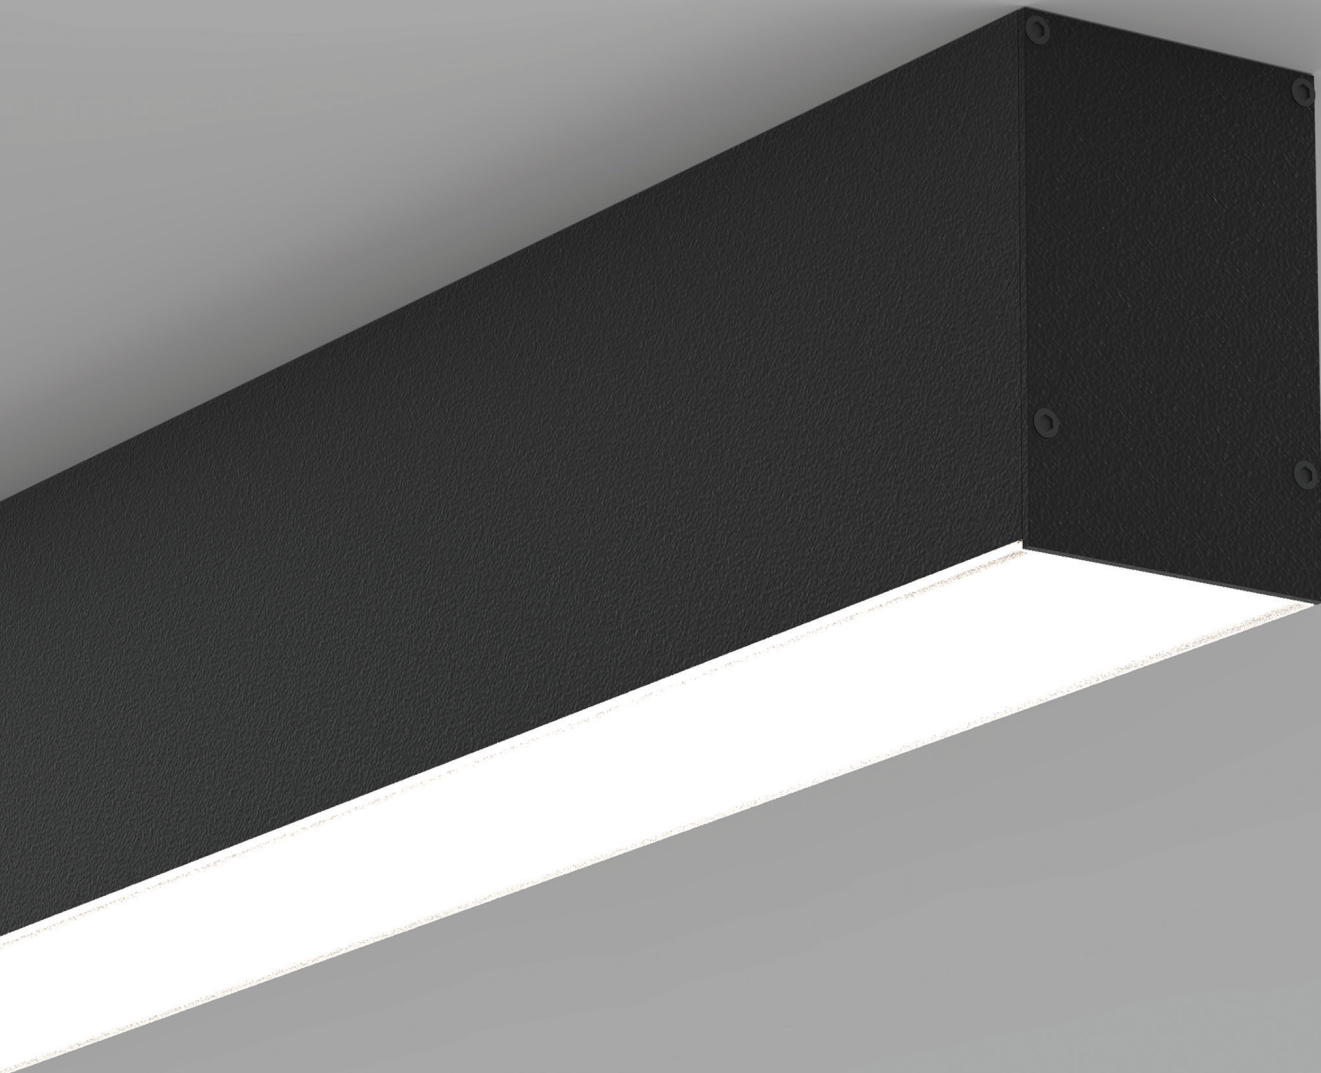

# Sira S 6090

Linear Light

Continuous Linear light with 60 mm light emitting width

## Sira S 6090

Linear Light

Trimless Version

CODE	F451
Light source	LED
Power (W)	30   50*
luminous flux (lm)	4000
Color Rendering (Ra)	>80
Color Temperature (K)	3000   4000**
Body Color	White   Black**

2.9 kg/m

1270 x 100 cm

**Supply Voltage:**  
220-240 Vac, 50Hz

**Driver:**

DALI | Dimmable version available upon request

**Recommended Applications:**

Residential | Office | Shop

\*Customized body colors and other color temperatures (CCTs) are available upon request

### Order code table

Body Color	3000K ●	Length (cm)	4000K ●	Body Color
White	F451W3530W	114	F451W3540W	White
	F451W5030W	168	F451W5040W	
Body Color	3000K ●	Length (cm)	4000K ●	Body Color
Black	F451B3530W	114	F451B3540W	Black
	F451B5030W	168	F451B5040W	