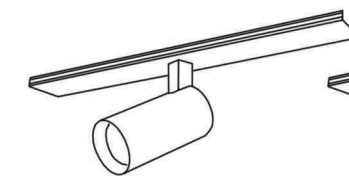

Merbora Mini
Refer to page 354

Optional