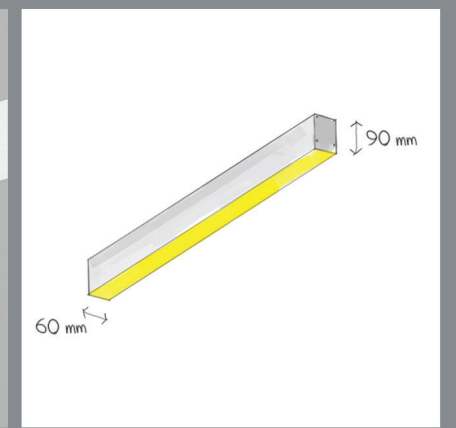

# Sira S 6090

Linear Light

Continuous Linear light with 60 mm light emitting width

## Sira S 6090

Linear Light

Trimless Version

CODE	F451
Light source	LED
Power (W)	30   50*
luminous flux (lm)	4000
Color Rendering (Ra)	>80
Color Temperature (K)	3000   4000**
Body Color	White   Black**

2.9 kg/m