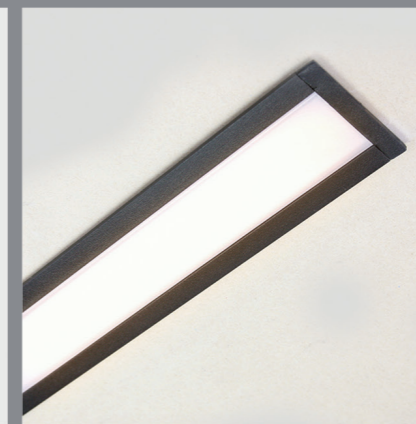

# Sira R 4040

Linear Light

## Sira R 4040

Linear Light

CODE	F449
Light source	LED
Power (W)	30
luminous flux (lm)	4000
Color Rendering (Ra)	>80
Color Temperature (K)	3000   4000*
Body Color	White   Black

\*Customized body colors and other color temperatures (CCTs) are available upon request

## Order code table

Body Color	3000K	Length (cm)	4000K	Body Color
White	F449W3530W	114	F449W3540W	White
	F449W5030W	168	F449W5040W	

Body Color	3000K	Length (cm)	4000K	Body Color
Black	F449B3530W	114	F449B3540W	Black
	F449B5030W	168	F449B5040W	