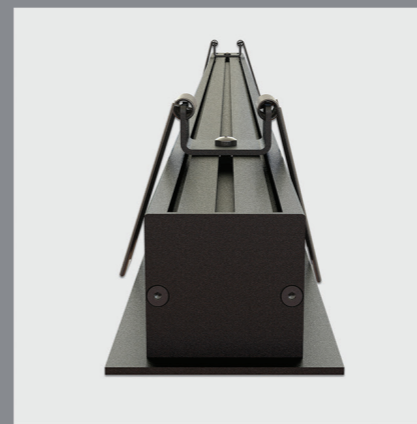

# Sira R 4040

Linear Light

## Sira R 4040

Linear Light

CODE	F449
Light source	LED
Power (W)	30
luminous flux (lm)	4000
Color Rendering (Ra)	>80
Color Temperature (K)	3000   4000*
Body Color	White   Black

\*Customized body colors and other color temperatures (CCTs) are available upon request