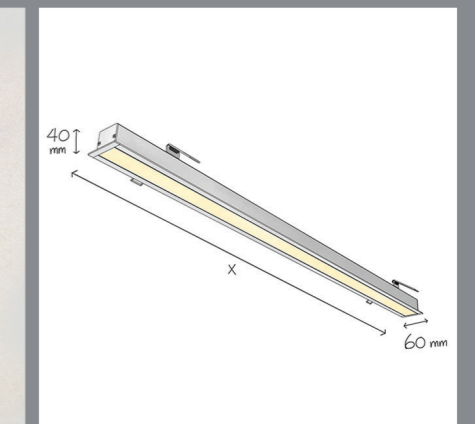

## Sira R 4040

Linear Light

CODE	F449
Light source	LED
Power (W)	30
luminous flux (lm)	4000
Color Rendering (Ra)	>80
Color Temperature (K)	3000   4000*
Body Color	White   Black

\*Customized body colors and other color temperatures (CCTs) are available upon request

The above order table code is for standard lengths of 114 and 168 cm. To order other lengths, than standard shapes, please refer to our sales support team to help you.