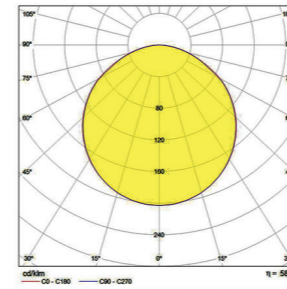

## Sira R 4040

Linear Light

CODE	F449
Light source	LED
Power (W)	30
luminous flux (lm)	4000
Color Rendering (Ra)	>80
Color Temperature (K)	3000   4000*
Body Color	White   Black

\*Customized body colors and other color temperatures (CCTs) are available upon request

## Light distributions

Wide (W)

The above order table code is for standard lengths of 114 and 168 cm. To order other lengths, than standard shapes, please refer to our sales support team to help you.