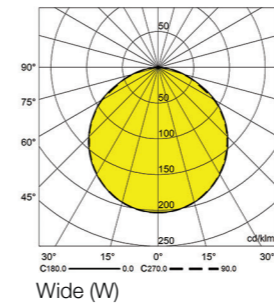

Sira P 6090

Light distributions

▲ 7+1 Tree / Architect: Nezh Design Studio