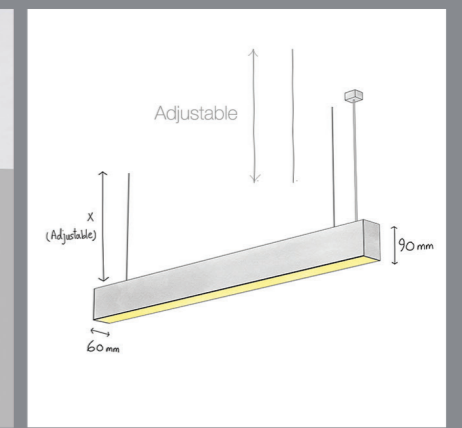

Sira P 6090

Linear Light

Continuous Linear light with 60 mm light emitting width

Sira P 6090

Linear Light

CODE	F453
Light source	LED
Power (W)	30 50*
luminous flux (lm)	4000
Color Rendering (Ra)	>80
Color Temperature (K)	3000 4000**
Body Color	White Black**

*Customized body colors and other color temperatures (CCTs) are available upon request
*114Cm:35W | 168Cm:50W

3.2 kg/m

127Ø x 100 cm

Supply Voltage:
220-240 Vac, 50Hz

Driver:

DALI | Dimmable version available upon request

The above order table code is for standard lengths of 114 and 168 cm. To order other lengths, than standard shapes, please refer to our sales support team to help you.