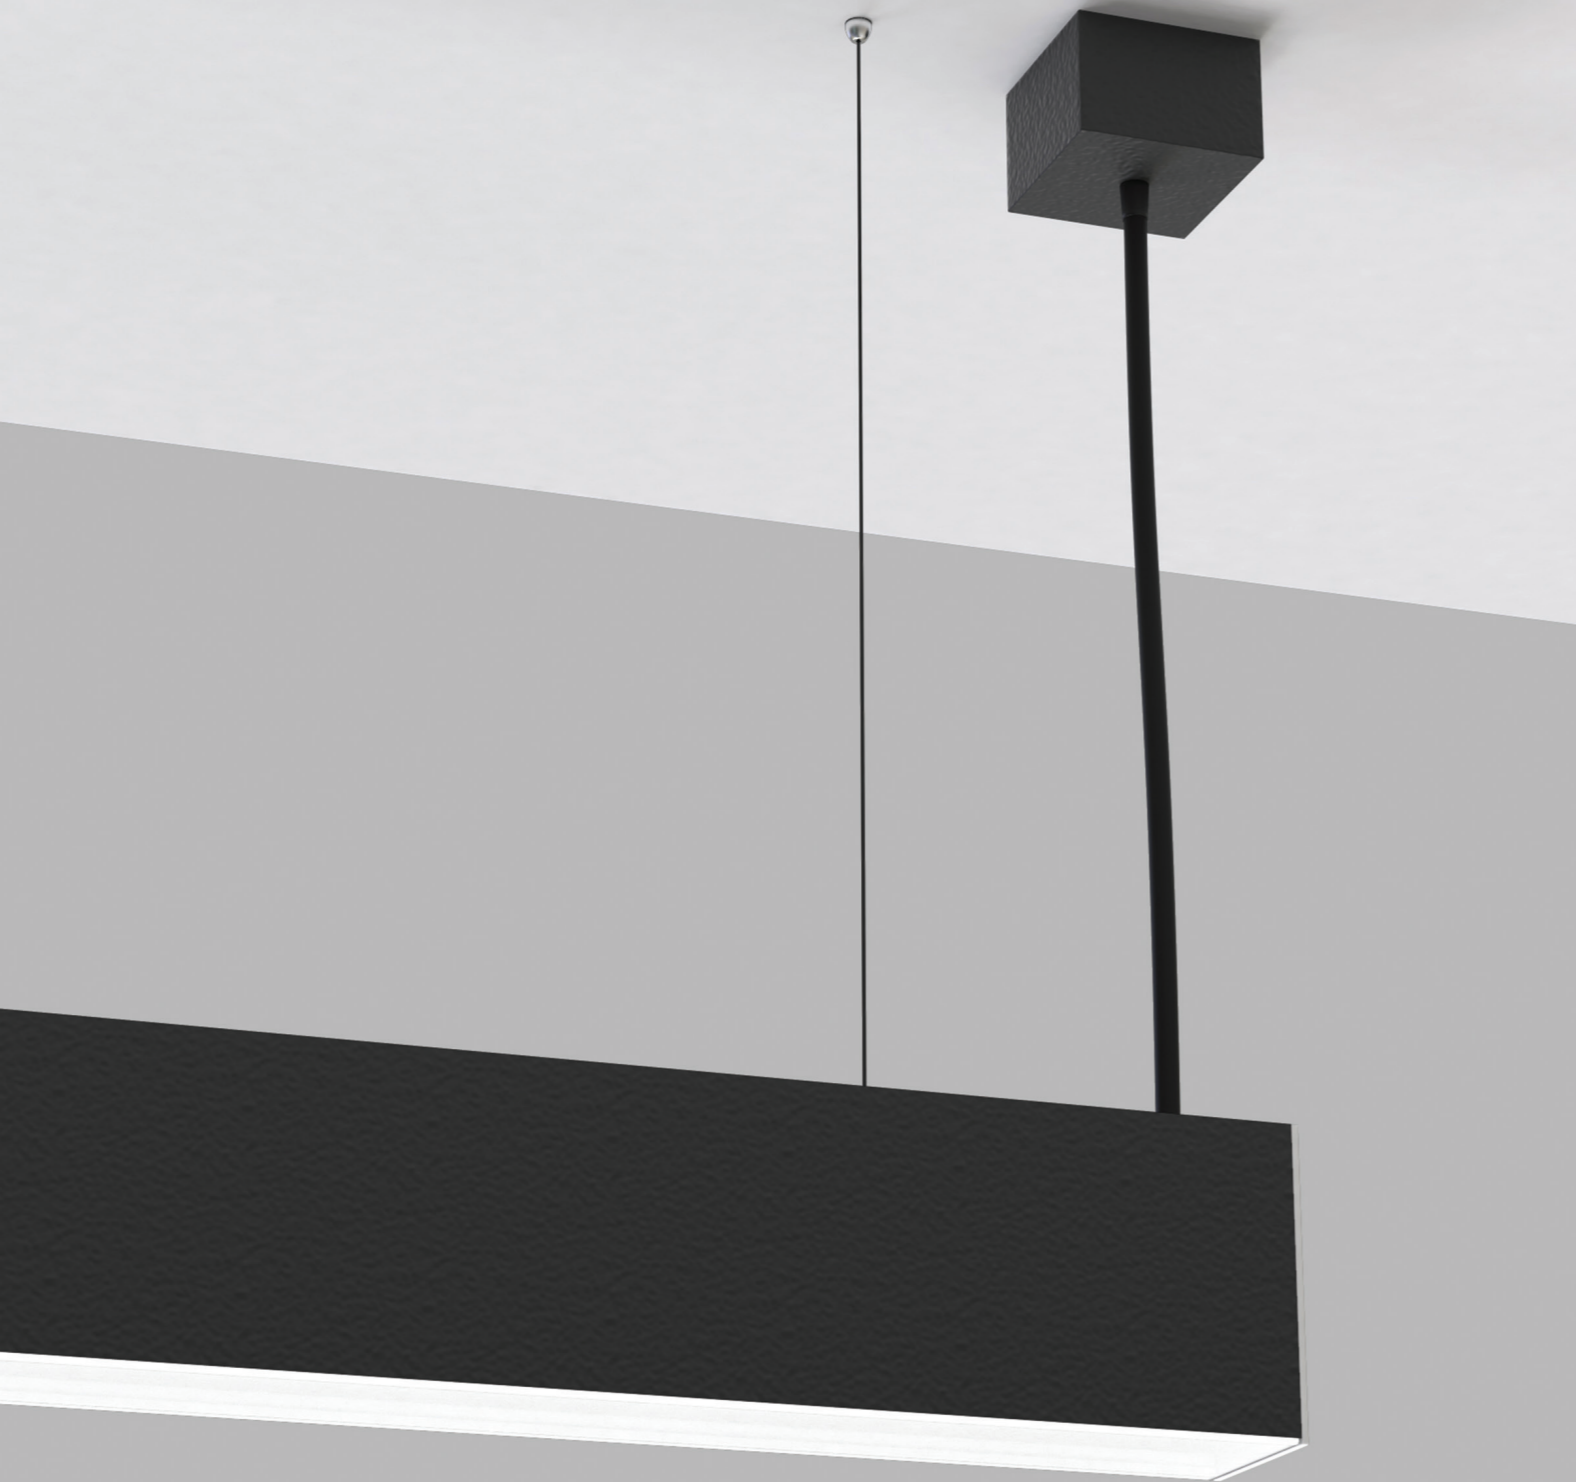

Sira P 6090

Linear Light

Continuous Linear light with 60 mm light emitting width

Sira P 6090

Linear Light

CODE	F453
Light source	LED
Power (W)	30 50*
luminous flux (lm)	4000
Color Rendering (Ra)	>80
Color Temperature (K)	3000 4000**
Body Color	White Black**

*Customized body colors and other color temperatures (CCTs) are available upon request
*114Cm:35W | 168Cm:50W

3.2 kg/m

127Ø x 100 cm

Supply Voltage:
220-240 Vac, 50Hz

Driver:

DALI | Dimmable version available upon request

Trimless Cable Base
Order code: 2453224110

Solid Aluminium Cover
Order code:
White: 2451215106
Black: 2451115106

Merbora Mini
Refer to page 354

Arora Micro
Refer to page 358

Order code table

Body Color	3000K ●	Length (cm)	4000K ●	Body Color
White	F453W3530W	114	F453W3540W	White
	F453W5030W	168	F453W5040W	
Body Color	3000K ●	Length (cm)	4000K ●	Body Color
Black	F453B3530W	114	F453B3540W	Black
	F453B5030W	168	F453B5040W	