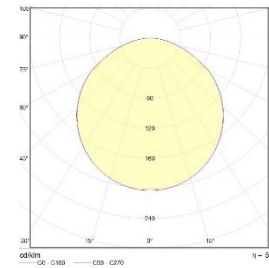

Sira H 1630

Light distributions

Wide (W)