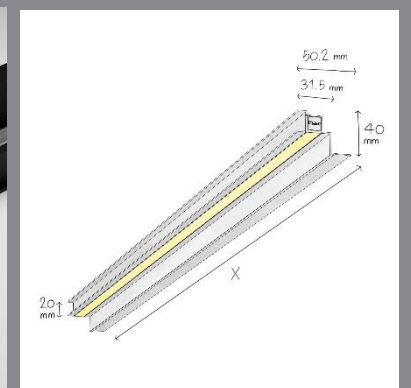

Sira H 1630

Linear Light

Sira H 1630

Linear Light

CODE	F462
Light source	LED
Gross Weight (Kg)	0.48
luminous flux (lm)	4000
Color Rendering (Ra)	>80
Box Dimension (Cm)	127 \varnothing x 100
Body Color	White Black

IP 20  32 mm

Recommended Applications:
Residential | Office | Shop

*Customized body colors and other color temperatures (CCTs) are available upon request

Sira H 1630

Light distributions

Wide (W)

Accessories

Optional

LED Strip
Refer to page 196

Order code table

Body Color	Order Code	Beam Angle
White	F462WW	Wide
Black	F462BW	Wide