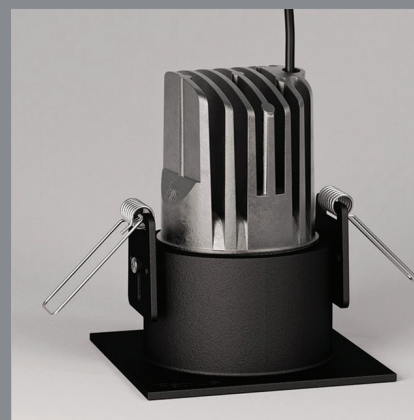

Sibron Q Mini

Ceiling Recessed

Sibron Q Mini

Ceiling Recessed

CODE	F140
Light source	LED
Power (W)	12
luminous flux (lm)	1300
Color Rendering (Ra)	>80
Color Temperature (K)	3000 4000*
Body Color	White Black*

*Customized body colors and other color temperatures (CCTs) are available upon request

Supply Voltage:
220-240 Vac, 50Hz
Driver:
DALI | Dimmable version available upon request
Recommended Applications:
Residential | Office | Shop

Sibron Q Mini

Light distributions

Accessories

Optional

LED GU10 Lamp
Order code: 10020101

Order code table

Body Color	3000K ●	Beam Angle	4000K ●	Body Color
White	F140W1230S	Spot	F140W1240S	White
	F140W1230M	Medium	F140W1240M	

Body Color	3000K ●	Beam Angle	4000K ●	Body Color
Black	F140B1230S	Spot	F140B1240S	Black
	F140B1230M	Medium	F140B1240M	

Order code for GU10 Version**

Body Color	Body Code	Body Code	Body Color
White	F140WG	F140BG	Black