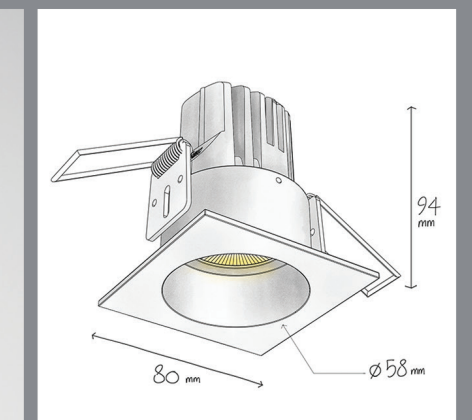

Sibron Q Mini

Ceiling Recessed

Sibron Q Mini

Ceiling Recessed

CODE	F140
Light source	LED
Power (W)	12
luminous flux (lm)	1300
Color Rendering (Ra)	>80
Color Temperature (K)	3000 4000*
Body Color	White Black*

Sibron Q Mini

Light distributions

Accessories

Optional

LED GU10 Lamp
Order code: 10020101

Order code table

Body Color	3000K ●	Beam Angle	4000K ●	Body Color
White	F140W1230S	Spot	F140W1240S	White
	F140W1230M	Medium	F140W1240M	

Body Color	3000K ●	Beam Angle	4000K ●	Body Color
Black	F140B1230S	Spot	F140B1240S	Black
	F140B1230M	Medium	F140B1240M	

Order code for GU10 Version**

Body Color	Body Code	Body Code	Body Color
White	F140WG	F140BG	Black