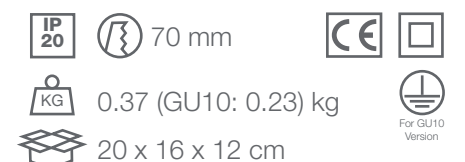

Supply Voltage:
220-240 Vac, 50Hz
Driver:
DALI | Dimmable version available upon request
Recommended Applications:
Residential | Office | Shop