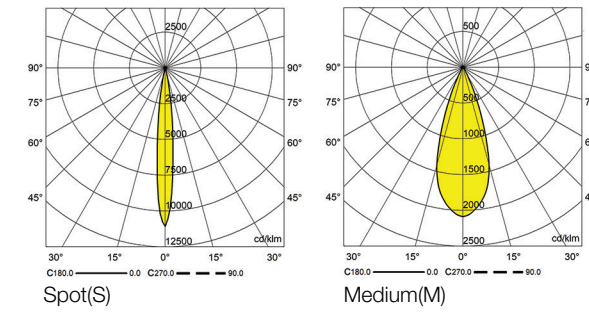

Sibron Q Mini

Light distributions

Accessories

Optional

LED GU10 Lamp
Order code: 10020101

Order code table

Body Color	3000K ●	Beam Angle	4000K ●	Body Color
White	F140W1230S	Spot	F140W1240S	White
	F140W1230M	Medium	F140W1240M	

Body Color	3000K ●	Beam Angle	4000K ●	Body Color
Black	F140B1230S	Spot	F140B1240S	Black
	F140B1230M	Medium	F140B1240M