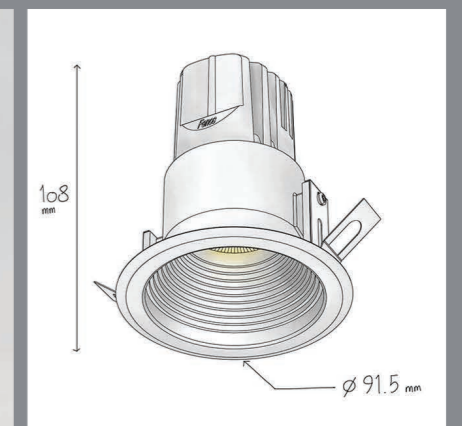

# Sibron C Mini

Ceiling Recessed

## Sibron C Mini

Ceiling Recessed

CODE	F135
Light source	LED
Power (W)	12
luminous flux (lm)	1300
Color Rendering (Ra)	>80
Color Temperature (K)	3000   4000*
Body Color	White   Black*

20 x 16 x 12 cm

**Supply Voltage:**  
220-240 Vac, 50Hz