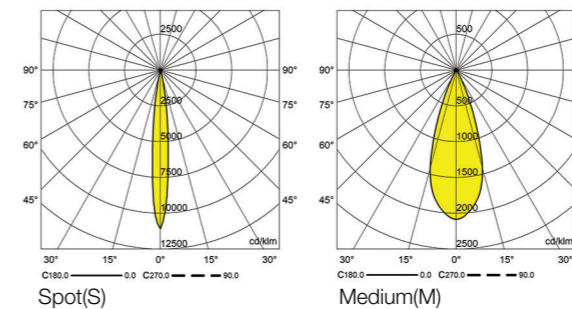

Sibron C Mini

Light distributions

Accessories

Optional

Order code table

Body Color	3000K	Beam Angle	4000K	Body Color
White	F135W1230S	Spot	F135W1240S	White
	F135W1230M	Medium	F135W1240M	

Body Color	3000K	Beam Angle	4000K	Body Color
Black	F135B1230S	Spot	F135B1240S	Black
	F135B1230M	Medium	F135B1240M	

Order code for GU10 Version**

Body Color	Body Code	Body Code	Body Color
White	F135WG	F135BG	Black

**Lamp is not Included