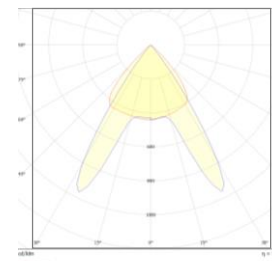

### Light distributions

Medium (M)

Wide (W)

Extreme Wide (XW)

Wall Washer (WW)

Double Wash (DW)