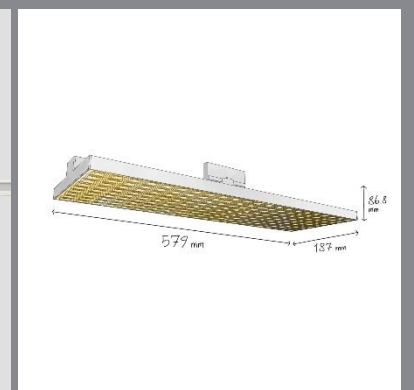

## Risen

Track Light

CODE	F362
Light source	LED
Power (W)	54
luminous flux (lm)	9600 / 10100
Color Rendering (Ra)	>80
Color Temperature (K)	3000   4000*
Body Color	White   Black*

IP  
20

**Supply Voltage:**  
220-240 Vac, 50 Hz