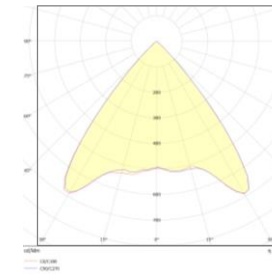

### Light distributions

Medium (M)

Wide (W)

Extreme Wide (XW)

Wall Washer (WW)

Double Wash (DW)