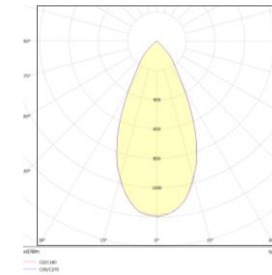

### Light distributions

Medium (M)

Wide (W)

Extreme Wide (XW)

Wall Washer (WW)

Double Wash (DW)