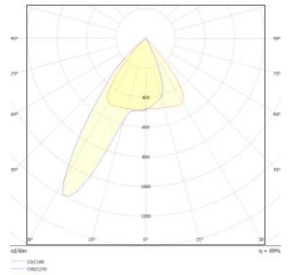

### Light distributions

Medium (M)

Wide (W)

Extreme Wide (XW)

Wall Washer (WW)

Double Wash (DW)