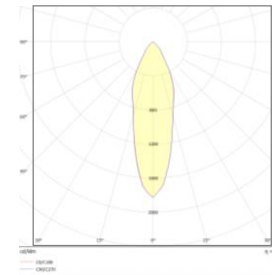

Risen

Light distributions

Medium (M)