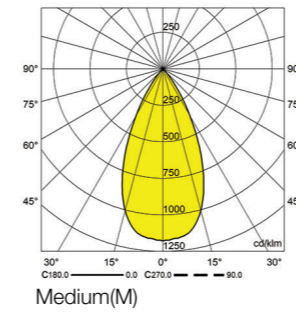

Oyan

Ceiling Recessed

Oyan

Ceiling Recessed

CODE	F181
Light source	LED
Power (W)	9
luminous flux (lm)	800 850
Color Rendering (Ra)	>80
Color Temperature (K)	3000 4000*
Body Color	White Black Chrome

Supply Voltage:
220-240 Vac, 50Hz

Order code table

Body Color	3000K 	Beam Angle	4000K 	Body Color
White	F181W930M	Medium	F181W940M	White
Black	F181B930M	Medium	F181B940M	Black
Chrome	F181PI930M	Medium	F181PI940M	Chrome