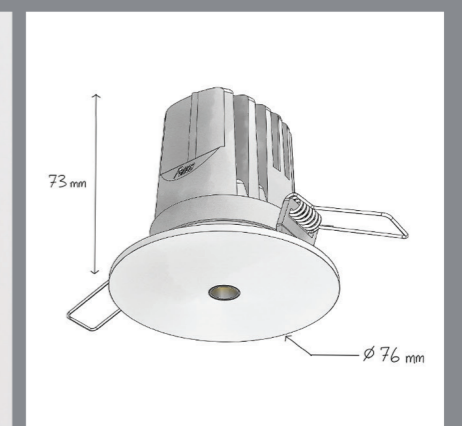

Oyan

Ceiling Recessed

Oyan

Ceiling Recessed

CODE	F181
Light source	LED
Power (W)	9
luminous flux (lm)	800 850
Color Rendering (Ra)	>80
Color Temperature (K)	3000 4000*
Body Color	White Black Chrome

Supply Voltage:
220-240 Vac, 50Hz

Order code table

Body Color	3000K 	Beam Angle	4000K 	Body Color
White	F181W930M	Medium	F181W940M	White
Black	F181B930M	Medium	F181B940M	Black
Chrome	F181PI930M	Medium	F181PI940M	Chrome