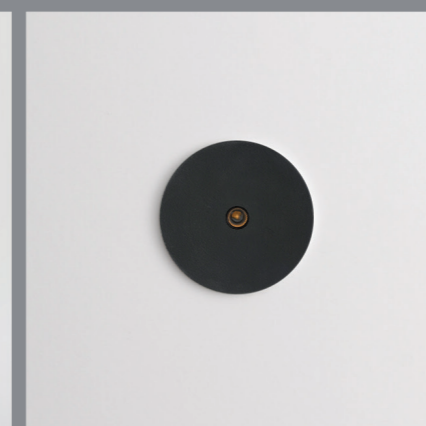

Oyan

Ceiling Recessed

Oyan

Ceiling Recessed

CODE	F181
Light source	LED
Power (W)	9
luminous flux (lm)	800 850
Color Rendering (Ra)	>80
Color Temperature (K)	3000 4000*
Body Color	White Black Chrome

Supply Voltage:
220-240 Vac, 50Hz

Driver:
DALI | Dimmable version available upon request

Recommended Applications:
Residential | Office | Shop

*Customized body colors and other color temperatures (CCTs) are available upon request

Oyan

Light distributions

Order code table

Body Color	3000K 	Beam Angle	4000K 	Body Color
White	F181W930M	Medium	F181W940M	White
Black	F181B930M	Medium	F181B940M	Black
Chrome	F181PI930M	Medium	F181PI940M	Chrome