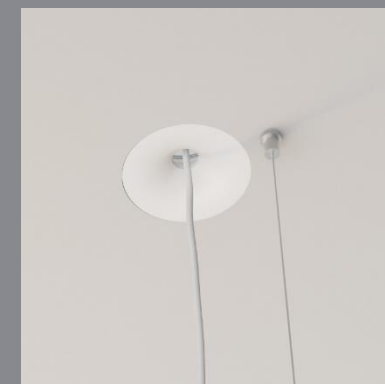

Otannen

Pendant Linear

The specific design of the lower frame with its strip reduces the direct view of the light spot and glare

Otannen

CODE	F393
Light source	LED
Power (W)	32 64
luminous flux (lm)	4800 9600
Color Rendering (Ra)	>90
Color Temperature (K)	3000 4000*
Body Color	White Black

45 cm | 90 cm With Up Light

Otannen

Light distributions

Wide (W)

Accessories

Optional

Trimless Installation Kit
Order Code: 2180924121

Order code table

Body Color	3000K 	Beam Angle	4000K 	Body Color
White	F393W3230W	Wide	F393W3240W	White
	F393W6430W	Wide	F393W6440W	
Black	F393B3230W	Wide	F393B3240W	Black
	F393B6430W	Wide	F393B6440W	