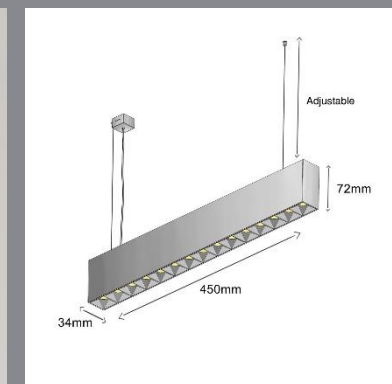

Otannen

Pendant Linear

The specific design of the lower frame with its strip reduces the direct view of the light spot and glare

Otannen

CODE	F393
Light source	LED
Power (W)	32 64
luminous flux (lm)	4800 9600
Color Rendering (Ra)	>90
Color Temperature (K)	3000 4000*
Body Color	White Black

45 cm | 90 cm With Up Light

Otannen

Light distributions

Wide (W)

Accessories

Optional

Trimless Installation Kit
Order Code: 2180924121

Order code table