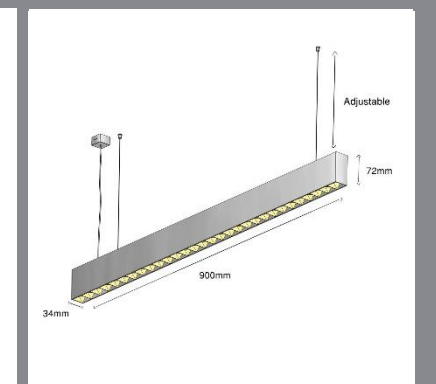

Otannen

Pendant Linear

The specific design of the lower frame with its strip reduces the direct view of the light spot and glare

Otannen

CODE	F393
Light source	LED
Power (W)	32 64
luminous flux (lm)	4800 9600
Color Rendering (Ra)	>90
Color Temperature (K)	3000 4000*
Body Color	White Black

45 cm | 90 cm With Up Light

Otannen

Light distributions

Wide (W)

Accessories

Optional

Trimless Installation Kit
Order Code: 2180924121

Order code table