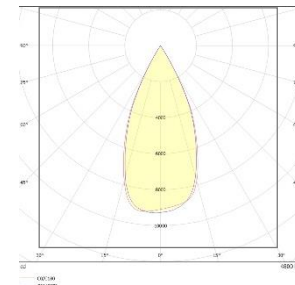

Otannen

Pendant Linear

The specific design of the lower frame with its strip reduces the direct view of the light spot and glare

Otannen

CODE	F393
Light source	LED
Power (W)	32 64
luminous flux (lm)	4800 9600
Color Rendering (Ra)	>90
Color Temperature (K)	3000 4000*
Body Color	White Black

45 cm | 90 cm With Up Light

Otannen

Light distributions

Wide (W)

Accessories

Optional

Trimless Installation Kit
Order Code: 2180924121

Order code table