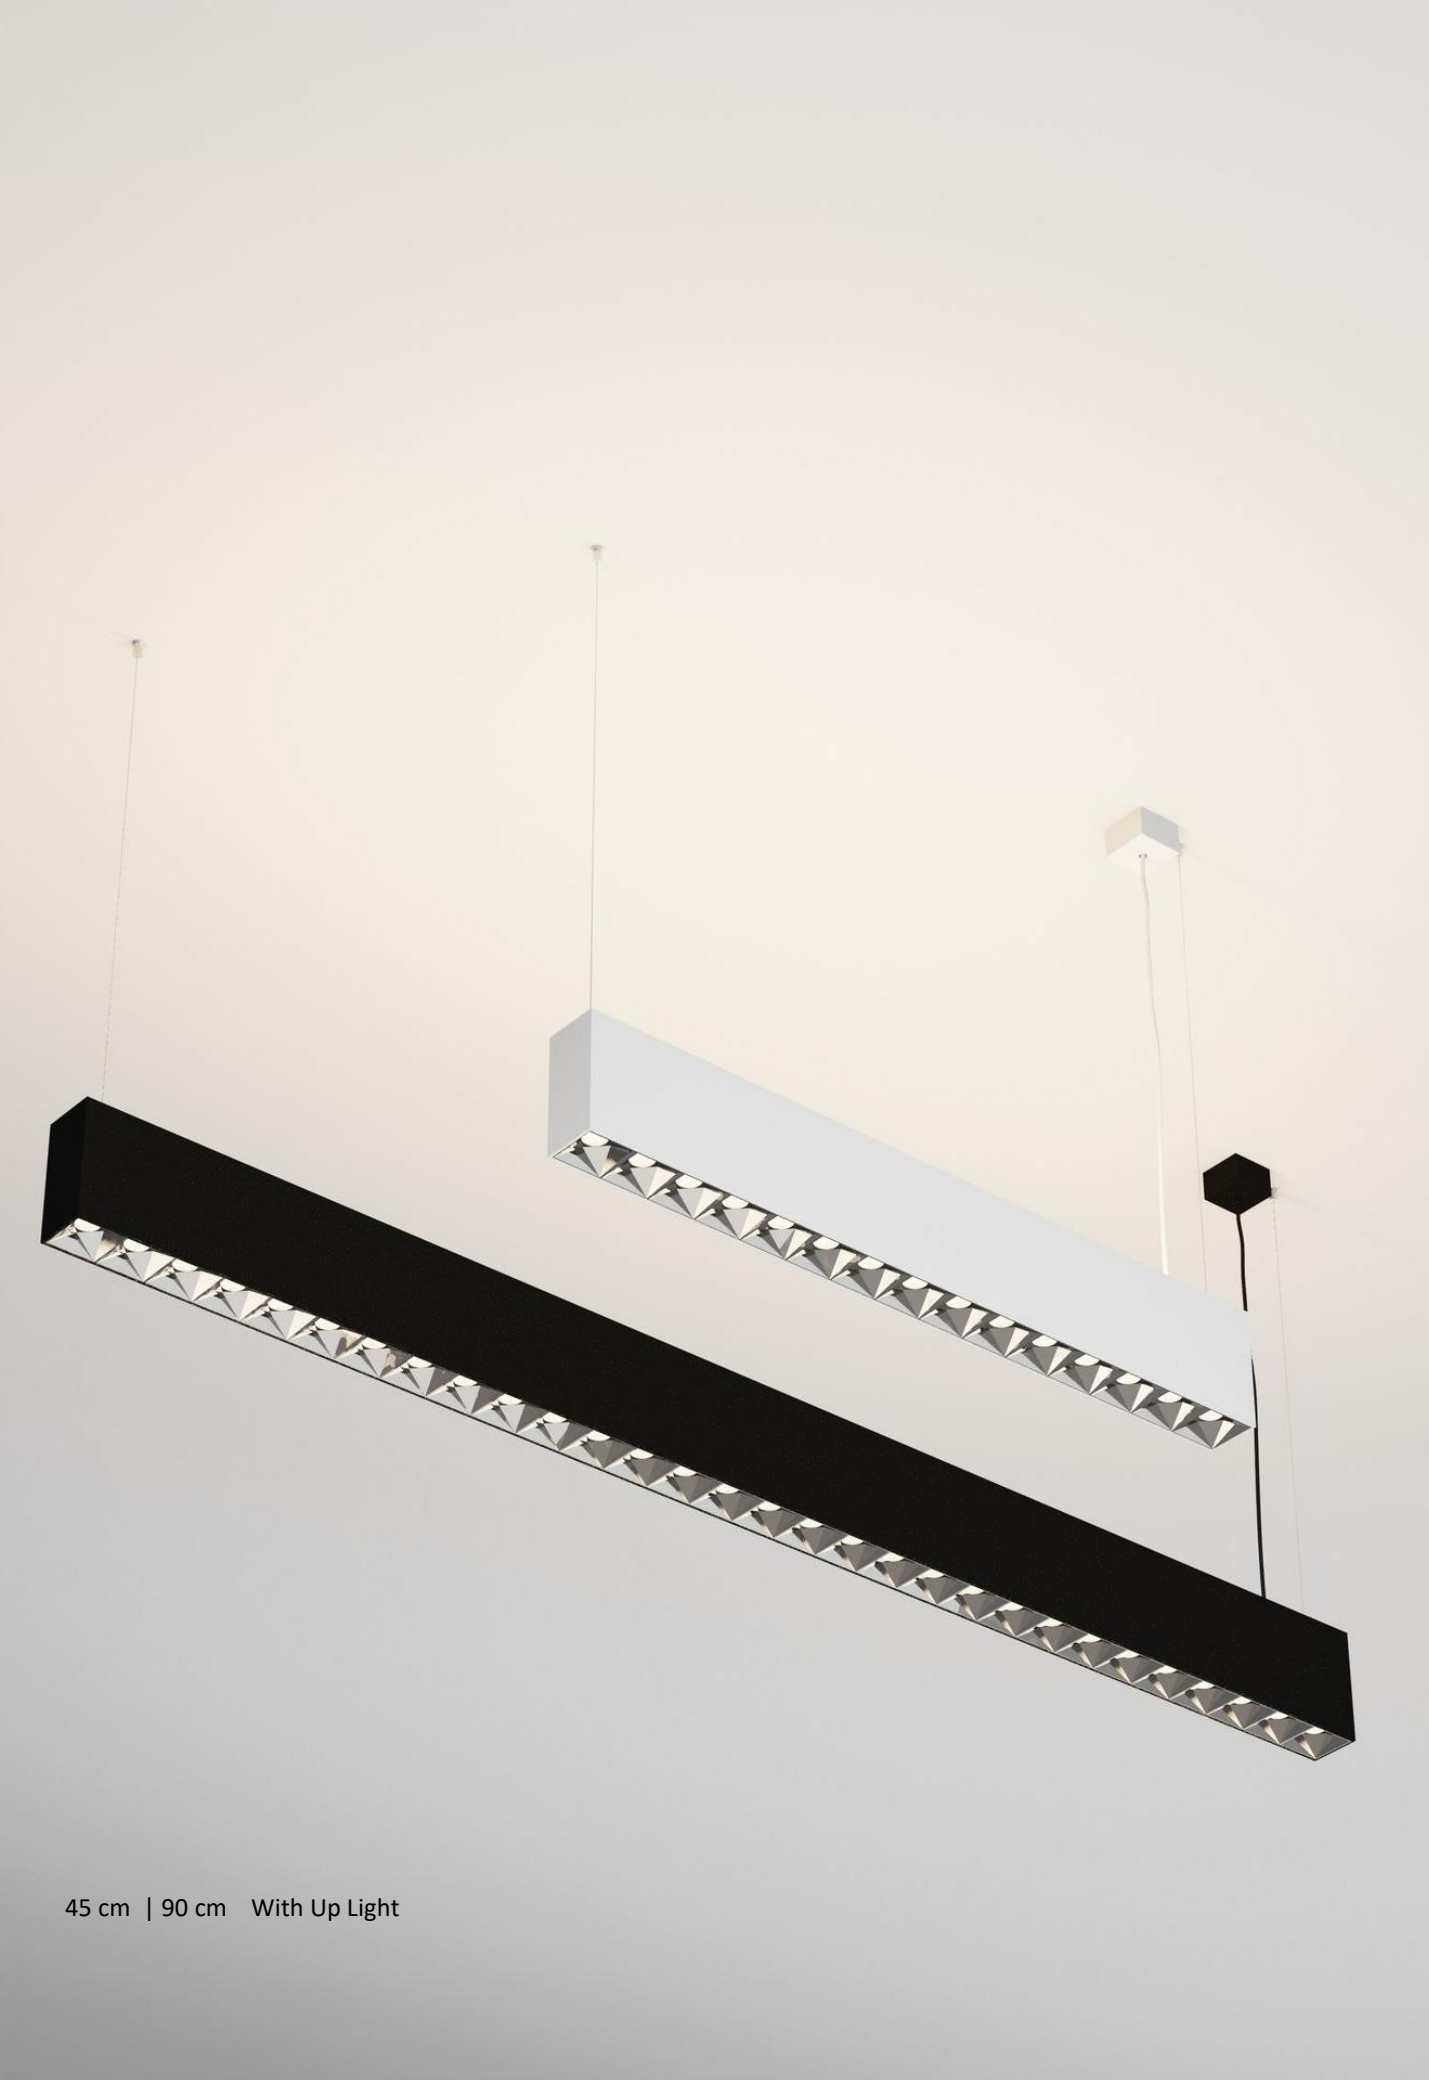

Otannen

Pendant Linear

The specific design of the lower frame with its strip reduces the direct view of the light spot and glare

Otannen

CODE	F393
Light source	LED
Power (W)	32 64
luminous flux (lm)	4800 9600
Color Rendering (Ra)	>90
Color Temperature (K)	3000 4000*
Body Color	White Black

Supply Voltage:
220-240 Vac, 50 Hz

Driver:
DALI | Dimmable version available upon request

Recommended Applications:
Residential | Office | Shop

*Customized body colors and other color temperatures (CCTs) are available upon request

45 cm | 90 cm With Up Light

Otannen

Light distributions

Wide (W)

Accessories

Optional

Trimless Installation Kit
Order Code: 2180924121

Order code table

Body Color	3000K 	Beam Angle	4000K 	Body Color
White	F393W3230W	Wide	F393W3240W	White
	F393W6430W	Wide	F393W6440W	
Black	F393B3230W	Wide	F393B3240W	Black
	F393B6430W	Wide	F393B6440W	