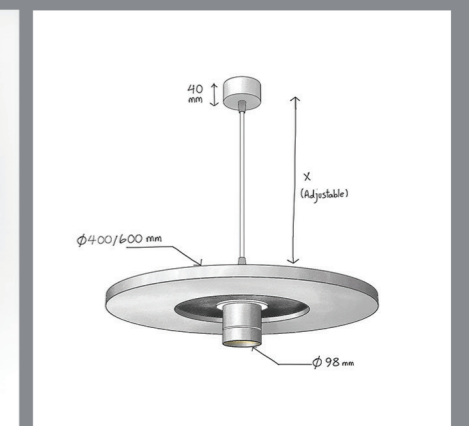

Orma

Acoustic Pendant

Orma

Acoustic Pendant

CODE	F830 F831
Light source	GU10 Lamp
Power (W)	6
luminous flux (lm)	550
Color Rendering (Ra)	>80
Color Temperature (K)	3000 4000*
Body Color	White Black

IP 20

KG

0.6 kg

100 x 100 x 20 cm

100 x 100 x 20 cm

Supply Voltage:
220-240 Vac, 50Hz

Driver:

DALI | Dimmable version available upon request

Recommended Applications:

Residential | Office | Shop | Museum | Gallery

*Customized body colors and other color temperatures (CCTs) are available upon request

Orma

Accessories

Optional

LED GU10 Lamp
Order code: 10020101

Order code table

Body Color	Body Code	Orma40	Body Code	Body Color
White	F830WG		F830BG	Black

Body Color	Body Code	Orma60	Body Code	Body Color
White	F831WG		F831BG	Black