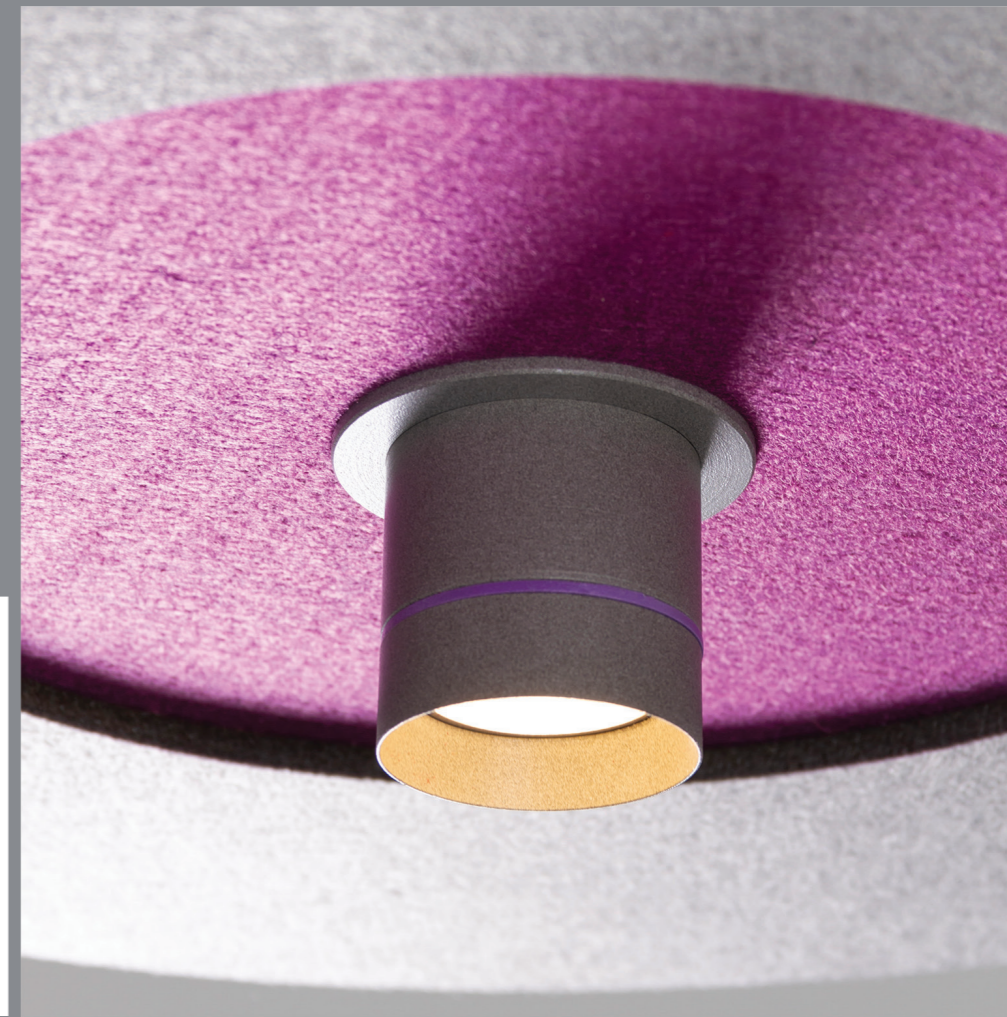

Orma

Acoustic Pendant

Orma

Acoustic Pendant

CODE	F830 F831
Light source	GU10 Lamp
Power (W)	6
luminous flux (lm)	550
Color Rendering (Ra)	>80
Color Temperature (K)	3000 4000*
Body Color	White Black

IP 20

KG

0.6 kg

100 x 100 x 20 cm

100 x 100 x 20 cm

Supply Voltage:
220-240 Vac, 50Hz

Driver:

DALI | Dimmable version available upon request

Recommended Applications:

Residential | Office | Shop | Museum | Gallery

*Customized body colors and other color temperatures (CCTs) are available upon request

Orma

Accessories

Optional

LED GU10 Lamp
Order code: 10020101

Order code table

Body Color	Body Code	Orma40	Body Code	Body Color
White	F830WG		F830BG	Black

Body Color	Body Code	Orma60	Body Code	Body Color
White	F831WG		F831BG	Black