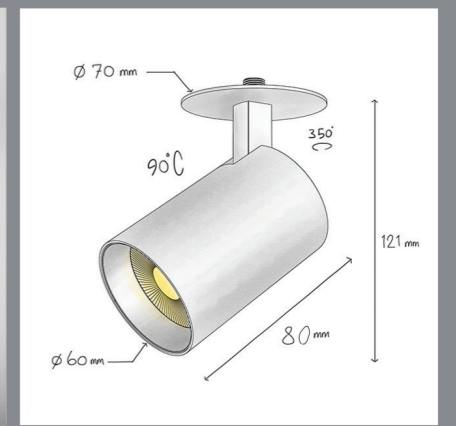

# Merbo Mini RA

Ceiling Recessed

## Merbo Mini RA

Ceiling Recessed

CODE	F345
Light source	LED
Power (W)	12
luminous flux (lm)	1300   1320
Color Rendering (Ra)	>80
Color Temperature (K)	3000   4000*
Body Color	White   Black

IP 20 60 mm  
0.44 kg  
17 x 13 x 9 cm

The specific design of the lower frame with its strip reduces the direct view of the light spot and glare