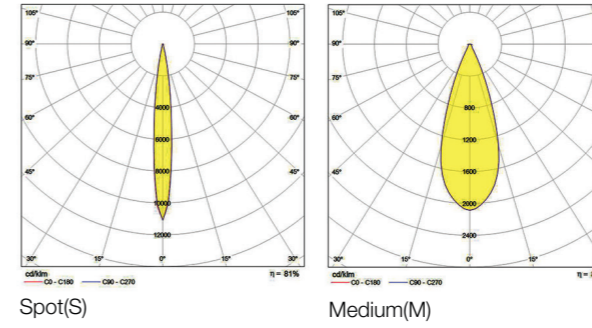

Merbo Mini RA

Light distributions