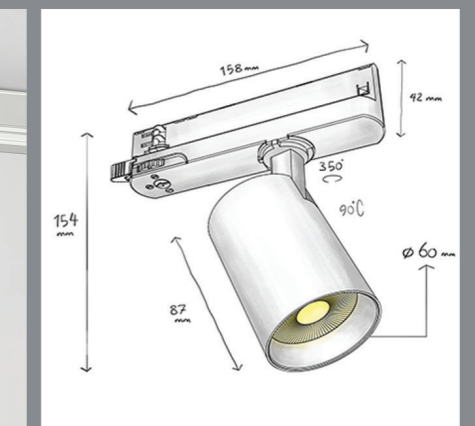

CODE	F343
Light source	LED
Power (W)	12
luminous flux (lm)	1300 | 1320
Color Rendering (Ra)	>80
Color Temperature (K)	3000 | 4000*
Body Color	White | Black | Brushed Copper Brushed Gold | Brushed Alu*

*Customized body colors and other color temperatures (CCTs) are available upon request

IP 20

KG 0.38 kg

20 x 16 x 12 cm

Supply Voltage:
220-240 Vac, 50Hz

Driver:
DALI | Dimmable version available
upon request

Recommended Applications:
Office | Shop