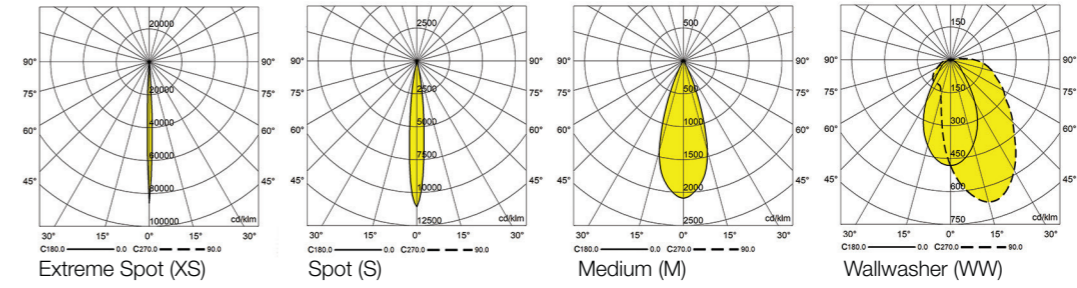

Merbo Mini

Light distributions

Accessories

Track

Refer to Page 416

Order code table

Body Color	3000K	Beam Angle	4000K	Body Color
White	F343W1230XS	Extreme Spot	F343W1240XS	White
	F343W1230S	Spot	F343W1240S	
	F343W1230M	Medium	F343W1240M	
	F343W1230WW	Wallwasher	F343W1240WW	
Black	F343B1230XS	Extreme Spot	F343B1240XS	Black
	F343B1230S	Spot	F343B1240S	
	F343B1230M	Medium	F343B1240M	
	F343B1230WW	Wallwasher	F343B1240WW	
Brushed Copper	F343BC1230XS	Extreme Spot	F343BCB1240XS	Brushed Copper
	F343BC1230S	Spot	F343BCB1240S	
	F343BC1230M	Medium	F343BC1240M	
	F343BC1230WW	Wallwasher	F343BC1240WW	
Brushed Gold	F343BG1230XS	Extreme Spot	F343BG1240XS	Brushed Gold
	F343BG1230S	Spot	F343BG1240S	
	F343BG1230M	Medium	F343BG1240M	
	F343BG1230WW	Wallwasher	F343BG1240WW	
Brushed Alu	F343BA1230XS	Extreme Spot	F343BA1240XS	Brushed Alu
	F343BA1230S	Spot	F343BA1240S	
	F343BA1230M	Medium	F343BA1240M	
	F343BA1230WW	Wallwasher	F343BA1240WW