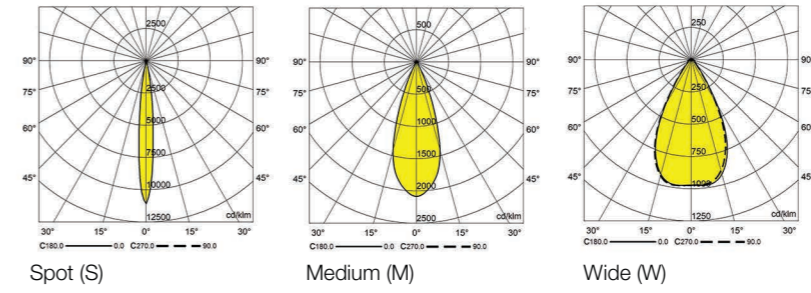

Merbo Midi

Light distributions

▲ Frikadell Restaurant / Architect: Nahal Hamidi

Accessories

Track

Refer to Page 416

Order code table

Body Color	3000K ●	Beam Angle	4000K ●	Body Color
White	F346W2030S	Spot	F346W2040S	White
	F346W2030M	Medium	F346W2040M	
	F346W2030W	Wide	F346W2040W	

Body Color	3000K ●	Beam Angle	4000K ●	Body Color
Black	F346B2030S	Spot	F346B2040S	Black
	F346B2030M	Medium	F346B2040M	
	F346B2030W	Wide	F346B2040W	