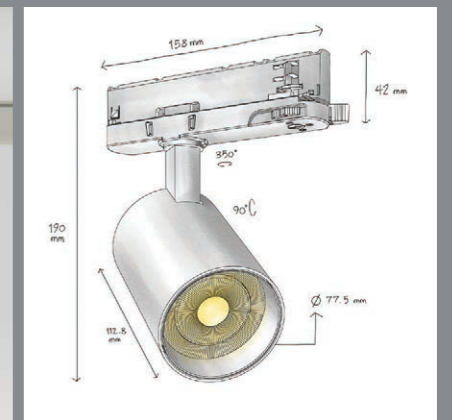

Merbo Midi

Track Light

Merbo Midi

Track Light

CODE	F346
Light source	LED
Power (W)	20
luminous flux (lm)	2200
Color Rendering (Ra)	>92
Color Temperature (K)	3000 4000*
Body Color	White Black

*Customized body colors and other color temperatures (CCTs) are available upon request

IP 20  78 mm (For RA Version)  

 0.61 kg

 20 x 16 x 12 cm

Supply Voltage:
220-240 Vac, 50Hz

Driver:
DALI | Dimmable version available upon request

Recommended Applications:
Office | Commercial Center | Residential | Shop

Merbo Midi

Light distributions

▲ Frikadell Restaurant / Architect: Nahal Hamidi

Accessories

Track

Refer to Page 416

Order code table

Body Color	3000K ●	Beam Angle	4000K ●	Body Color
White	F346W2030S	Spot	F346W2040S	White
	F346W2030M	Medium	F346W2040M	
	F346W2030W	Wide	F346W2040W	

Body Color	3000K ●	Beam Angle	4000K ●	Body Color
Black	F346B2030S	Spot	F346B2040S	Black
	F346B2030M	Medium	F346B2040M	
	F346B2030W	Wide	F346B2040W	