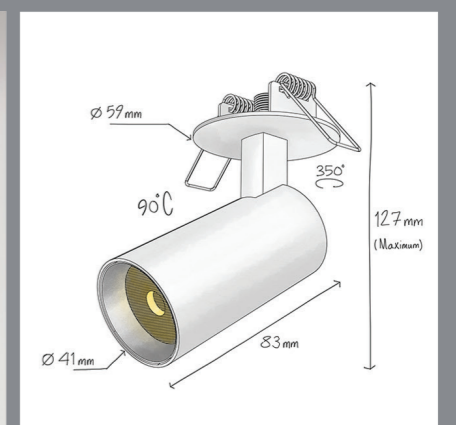

# Merbo Micro RA

Ceiling Recessed

## Merbo Micro RA

Ceiling Recessed

CODE	F342
Light source	LED
Power (W)	9
luminous flux (lm)	990
Color Rendering (Ra)	>80
Color Temperature (K)	3000   4000*
Body Color	White   Black

IP 20 50 mm  
0.25 kg  
17 x 13 x 9 cm