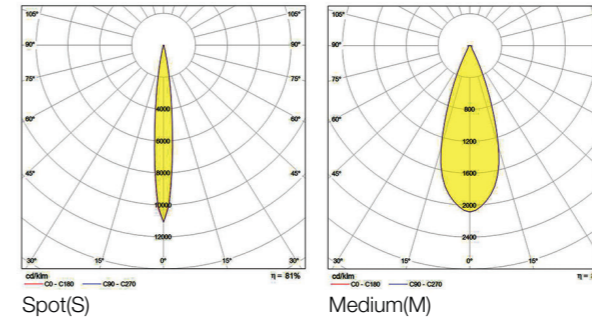

Merbo Micro RA

Light distributions

Order code table

Body Color	3000K	Length (cm)	4000K	Body Color
White	F342W930S	Spot	F342W940S	White
	F342W930M	Medium	F342W940M	
Body Color	3000K	Length (cm)	4000K	Body Color
Black	F342B930S	Spot	F342B940S	Black
	F342B930M	Medium	F342B940M