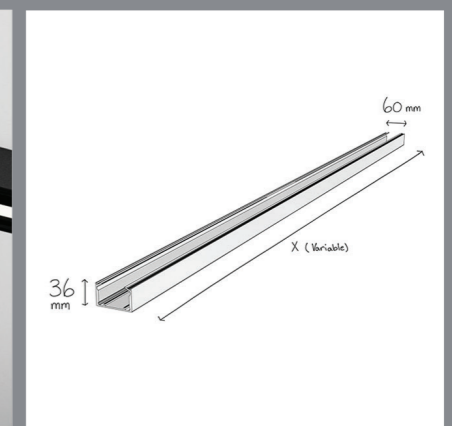

Krab 36

Krab

Krab 36

CODE FE10
Body Color Black

IP 20 113x113 mm CE

KG 0.97 kg/m

127Ø x 100 cm

Recommended Applications:
Residential | Office | Shop