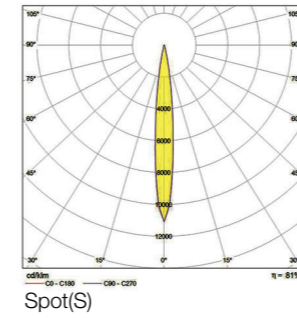

Fitran Q TR

Light distributions