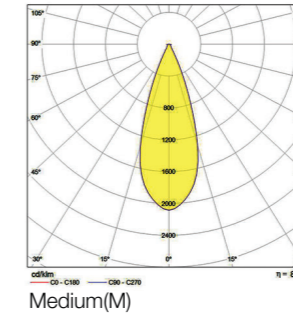

Fitran Q TR

Light distributions