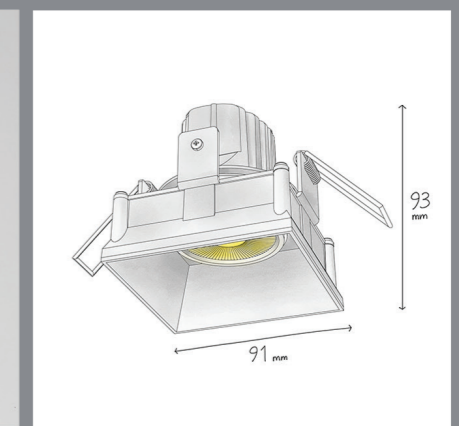

Fitran Q TR

Ceiling Recessed

Fitran Q TR Fitran QG TR*

*for Gu10 lamps

Ceiling Recessed

CODE	F129
Light source	LED
Power (W)	12
luminous flux (lm)	2600
Color Rendering (Ra)	>80
Color Temperature (K)	3000 4000*
Body Color	White Black

IP 20 113 x 113 mm CE
0.91 (GU10: 0.71) kg
20 x 16 x 12 cm For GU10 Version

Supply Voltage:
220-240 Vac, 50Hz

Driver:
DALI | Dimmable version available upon request

Recommended Applications:
Residential | Office | Shop

*Customized body colors and other color temperatures (CCTs) are available upon request

Specific design of the bottom frame with its strips reduce the direct view to the light point and of course glare

Fitran Q TR