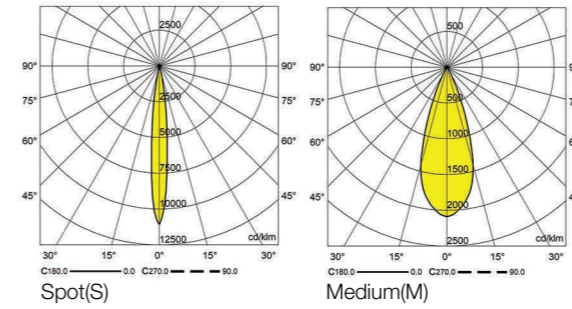

Filde Mini

Light distributions

Tavassoli Residential / Architect: Paradaim 2020

Accessories

Optional

LED GU10 Lamp
Order code: 10020101

Order code table

Body Color	3000K	Beam Angle	4000K	Body Color
White	F124W1230S	Spot	F124W1240S	White
	F124W1230M	Medium	F124W1240M	

Body Color	3000K	Beam Angle	4000K	Body Color
Black	F124B1230S	Spot	F124B1240S	Black
	F124B1230M	Medium	F124B1240M	

Order code for GU10 Version**

Body Color	Body Code	Body Code	Body Color
White	F124WG	F124BG	Black

**Lamp is not Included