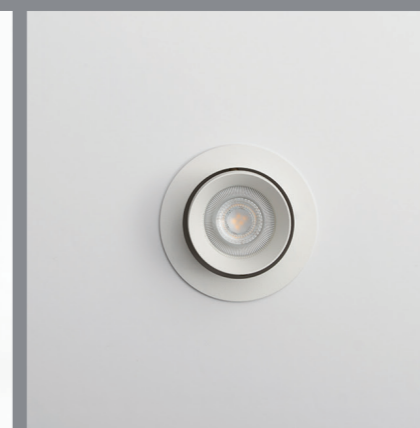

Filde Mini

Ceiling Recessed

Filde Mini

Ceiling Recessed

CODE	F124
Light source	LED
Power (W)	12
luminous flux (lm)	1300
Color Rendering (Ra)	>80
Color Temperature (K)	3000 4000*
Body Color	White Black*

*Customized body colors and other color temperatures (CCTs) are available upon request

Supply Voltage:
220-240 Vac, 50Hz

Driver:
DALI | Dimmable version available upon request

Recommended Applications:
Residential | Office | Shop

Filde Mini

Light distributions

Tavassoli Residential / Architect: Paradaim 2020

Accessories

Optional

LED GU10 Lamp
Order code: 10020101

Order code table

Body Color	3000K	Beam Angle	4000K	Body Color
White	F124W1230S	Spot	F124W1240S	White
	F124W1230M	Medium	F124W1240M	

Body Color	3000K	Beam Angle	4000K	Body Color
Black	F124B1230S	Spot	F124B1240S	Black
	F124B1230M	Medium	F124B1240M	

Order code for GU10 Version**

Body Color	Body Code	Body Code	Body Color
White	F124WG	F124BG	Black

**Lamp is not Included