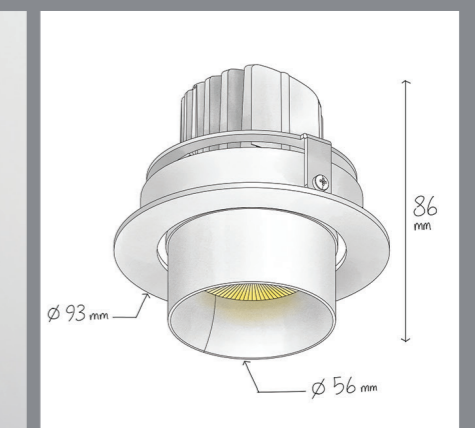

Filde Mini

Ceiling Recessed

Filde Mini

Ceiling Recessed

CODE	F124
Light source	LED
Power (W)	12
luminous flux (lm)	1300
Color Rendering (Ra)	>80
Color Temperature (K)	3000 4000*
Body Color	White Black*

*Customized body colors and other color temperatures (CCTs) are available upon request

Supply Voltage:
220-240 Vac, 50Hz

Driver:
DALI | Dimmable version available upon request

Recommended Applications:
Residential | Office | Shop

Filde Mini

Light distributions

Tavassoli Residential / Architect: Paradaim 2020

Accessories

Optional

LED GU10 Lamp
Order code: 10020101

Order code table

Body Color	3000K	Beam Angle	4000K	Body Color
White	F124W1230S	Spot	F124W1240S	White
	F124W1230M	Medium	F124W1240M	

Body Color	3000K	Beam Angle	4000K	Body Color
Black	F124B1230S	Spot	F124B1240S	Black
	F124B1230M	Medium	F124B1240M	

Order code for GU10 Version**

Body Color	Body Code	Body Code	Body Color
White	F124WG	F124BG	Black

**Lamp is not Included