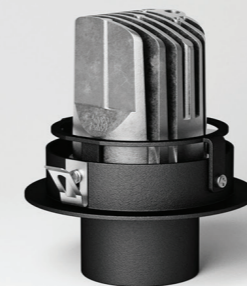

Filde Micro

Ceiling Recessed

Filde Micro

Ceiling Recessed

CODE	F123
Light source	LED
Power (W)	9
luminous flux (lm)	990
Color Rendering (Ra)	>80
Color Temperature (K)	3000 4000*
Body Color	White Black*

IP 20  75 mm   

Filde Micro is a minimal adjustable downlight with different light distributions from spot to wide.

Kafi Abadi Residential / Architect: Bonsar Office 2019

Filde Micro

Light distributions

Order code table

Body Color	3000K	Beam Angle	4000K	Body Color
White	F123W930S	Spot	F123W940S	White
	F123W930M	Medium	F123W940M	

Body Color	3000K	Beam Angle	4000K	Body Color
Black	F123B930S	Spot	F123B940S	Black
	F123B930M	Medium	F123B940M	