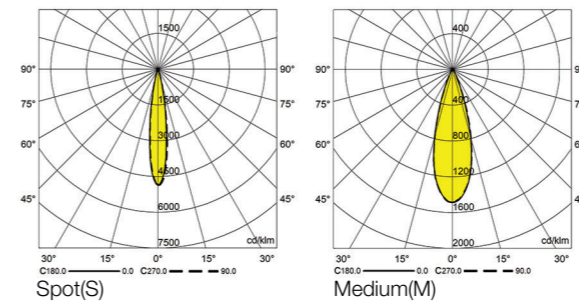

Filde Micro

Light distributions

Order code table

Body Color	3000K	Beam Angle	4000K	Body Color
White	F123W930S	Spot	F123W940S	White
	F123W930M	Medium	F123W940M	

Body Color	3000K	Beam Angle	4000K	Body Color
Black	F123B930S	Spot	F123B940S	Black
	F123B930M	Medium	F123B940M