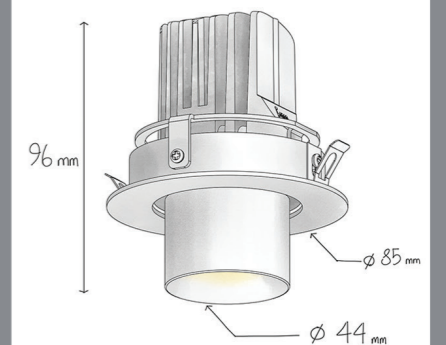

Filde Micro

Ceiling Recessed

Filde Micro

Ceiling Recessed

CODE	F123
Light source	LED
Power (W)	9
luminous flux (lm)	990
Color Rendering (Ra)	>80
Color Temperature (K)	3000 4000*
Body Color	White Black*

IP 20  75 mm   

 0.32 kg

 17 x 13 x 9 cm

Supply Voltage:
220-240 Vac, 50Hz

Driver:
DALI | Dimmable version available upon request

Recommended Applications:
Residential | Office | Shop

*Customized body colors and other color temperatures (CCTs) are available upon request

Filde Micro is a minimal adjustable downlight with different light distributions from spot to wide.

Kafi Abadi Residential / Architect: Bonsar Office 2019

Filde Micro

Light distributions

Order code table

Body Color	3000K	Beam Angle	4000K	Body Color
White	F123W930S	Spot	F123W940S	White
	F123W930M	Medium	F123W940M	

Body Color	3000K	Beam Angle	4000K	Body Color
Black	F123B930S	Spot	F123B940S	Black
	F123B930M	Medium	F123B940M	