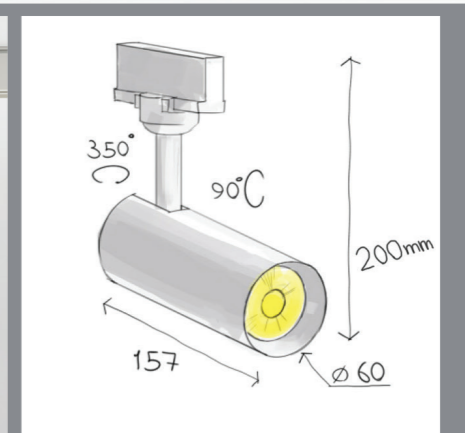

## Felka Mini

Track Light

CODE	F315
Light source	LED
Power (W)	12
luminous flux (lm)	1300   1320
Color Rendering (Ra)	>80
Color Temperature (K)	3000   4000*
Body Color	White   Black*

\*Customized body colors and other color temperatures (CCTs) are available upon request