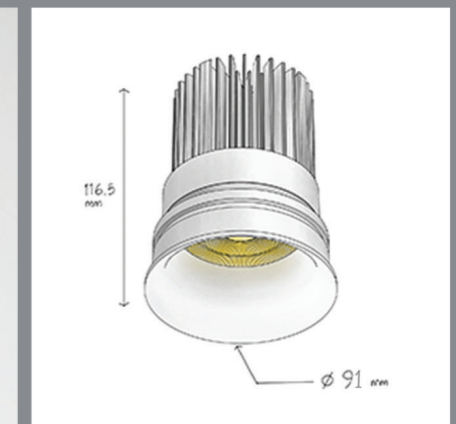

Eyren Midi

Ceiling Recessed

Eyren Midi

Ceiling Recessed

CODE	F192
Light source	LED
Power (W)	20
luminous flux (lm)	2200
Color Rendering (Ra)	>80
Color Temperature (K)	3000 4000*
Body Color	White Black Gold Chrome Copper*

*Customized body colors and other color temperatures (CCTs) are available upon request

IP 20 112 mm

0.55 kg

20 x 16 x 12 cm

Supply Voltage:
220-240 Vac, 50Hz

Driver:
DALI | Dimmable version available
upon request

Recommended Applications:
Office | Shop

Eyren Midi

Light distributions

Accessories

Mandatory

Trimless Installation Kit
Order code: 2192924121

Order code table

Body Color	3000K	Beam Angle	4000K	Body Color
White	F192W930S	Spot	F192W940S	White
	F192W930M	Medium	F192W940M	
Body Color	3000K	Beam Angle	4000K	Body Color
Black	F192B930S	Spot	F192B940S	Black
	F191B930M	Medium	F192B940M	
Body Color	3000K	Beam Angle	4000K	Body Color
Gold	F192PJ930S	Spot	F192PJ940S	Gold
	F192PJ930M	Medium	F192PJ940M	
Body Color	3000K	Beam Angle	4000K	Body Color
Chrome	F192PI930S	Spot	F192PI940S	Chrome
	F192PI930M	Medium	F192PI940M	
Body Color	3000K	Beam Angle	4000K	Body Color
Copper	F192PC930S	Spot	F192PC940S	Copper
	F192PC930M	Medium	F192PC940M	