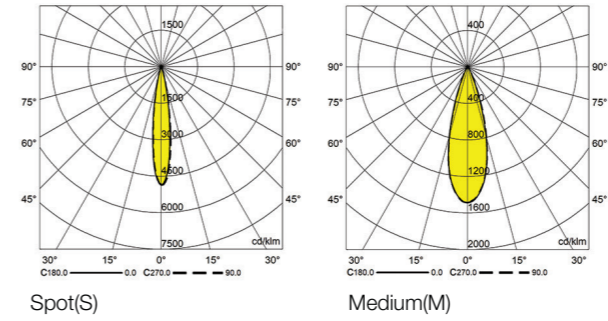

Eyren Midi

Light distributions

Accessories

Mandatory

Order code table

Body Color	3000K	Beam Angle	4000K	Body Color
White	F192W930S	Spot	F192W940S	White
	F192W930M	Medium	F192W940M	
Body Color	3000K	Beam Angle	4000K	Body Color
Black	F192B930S	Spot	F192B940S	Black
	F191B930M	Medium	F192B940M	
Body Color	3000K	Beam Angle	4000K	Body Color
Gold	F192PJ930S	Spot	F192PJ940S	Gold
	F192PJ930M	Medium	F192PJ940M	
Body Color	3000K	Beam Angle	4000K	Body Color
Chrome	F192PI930S	Spot	F192PI940S	Chrome
	F192PI930M	Medium	F192PI940M	
Body Color	3000K	Beam Angle	4000K	Body Color
Copper	F192PC930S	Spot	F192PC940S	Copper
	F192PC930M	Medium	F192PC940M