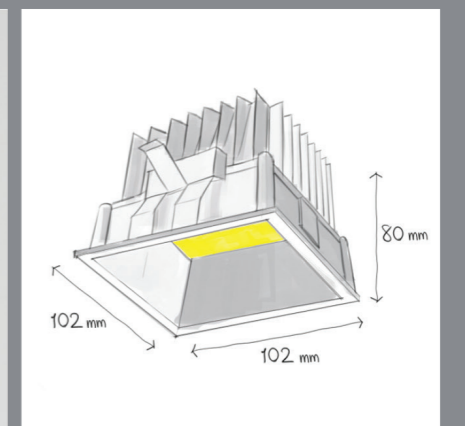

Eyden Mini

Ceiling Recessed

Pure minimal design and low glare

Eyden Mini

Ceiling Recessed

CODE	F150
Light source	LED
Power (W)	10
luminous flux (lm)	1100
Color Rendering (Ra)	>80
Color Temperature (K)	3000 4000*
Body Color	White Black*

*Customized body colors and other color temperatures (CCTs) are available upon request

IP 20   95 x 95 mm  

 0.41 kg

 20 x 16 x 12 cm

Supply Voltage:
220-240 Vac, 50Hz

Driver:

DALI | Dimmable version available upon request

Recommended Applications:
Residential | Office | Shop

Eyden Mini

Light distributions

Order code table

Body Color	3000K ●	Beam Angle	4000K ●	Body Color
White	F150W1030W	Wide	F150W1040W	White
Black	F150B1030W	Wide	F150B1040W	Black