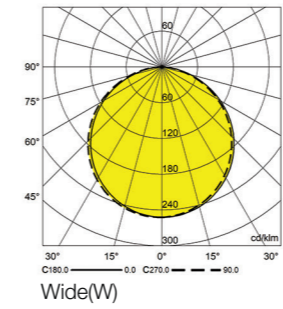

Eyden Mini

Ceiling Recessed

Pure minimal design and low glare

Eyden Mini

Ceiling Recessed

CODE	F150
Light source	LED
Power (W)	10
luminous flux (lm)	1100
Color Rendering (Ra)	>80
Color Temperature (K)	3000 4000*
Body Color	White Black*

*Customized body colors and other color temperatures (CCTs) are available upon request

IP 20   95 x 95 mm  

 0.41 kg

 20 x 16 x 12 cm

Supply Voltage:
220-240 Vac, 50Hz

Driver:

DALI | Dimmable version available upon request

Recommended Applications:
Residential | Office | Shop

Eyden Mini

Light distributions

Order code table

Body Color	3000K ●	Beam Angle	4000K ●	Body Color
White	F150W1030W	Wide	F150W1040W	White
Black	F150B1030W	Wide	F150B1040W	Black