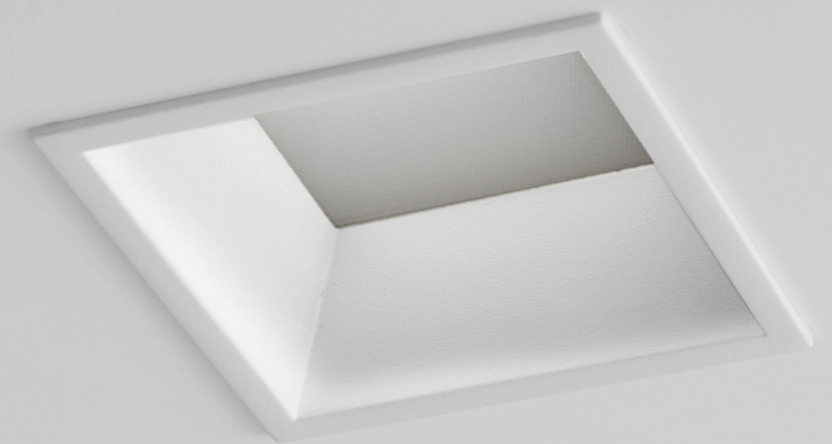

Eyden Mini

Ceiling Recessed

Pure minimal design and low glare

Eyden Mini

Ceiling Recessed

CODE	F150
Light source	LED
Power (W)	10
luminous flux (lm)	1100
Color Rendering (Ra)	>80
Color Temperature (K)	3000 4000*
Body Color	White Black*

*Customized body colors and other color temperatures (CCTs) are available upon request

IP 20   95 x 95 mm  

 0.41 kg

 20 x 16 x 12 cm

Supply Voltage:
220-240 Vac, 50Hz

Driver:

DALI | Dimmable version available upon request

Recommended Applications:
Residential | Office | Shop

Eyden Mini

Light distributions

Order code table

Body Color	3000K ●	Beam Angle	4000K ●	Body Color
White	F150W1030W	Wide	F150W1040W	White
Black	F150B1030W	Wide	F150B1040W	Black