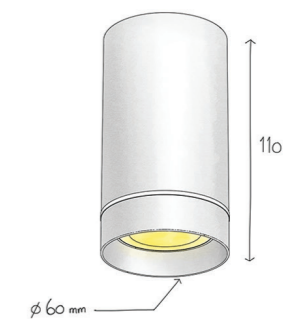

## Aro S

Pendant Mounted

CODE	F331
Light source	LED
Power (W)	6
luminous flux (lm)	550
Color Rendering (Ra)	>80
Color Temperature (K)	3000   4000
Body Color	White   Black *

\*Customized body colors are available upon request

0.33 kg

17 x 13 x 9 cm

**Supply Voltage:**  
220-240 Vac, 50Hz

**Driver:**  
GU10 version available  
upon request

**Recommended Applications:**  
Residential | Office | Shop

Specific design of the bottom frame with its strips reduce the direct view to the light point and of course glare

## Order code table

Body Color	3000K	Beam Angle	4000K	Body Color
White	F331WG	Spot	F331BG	White