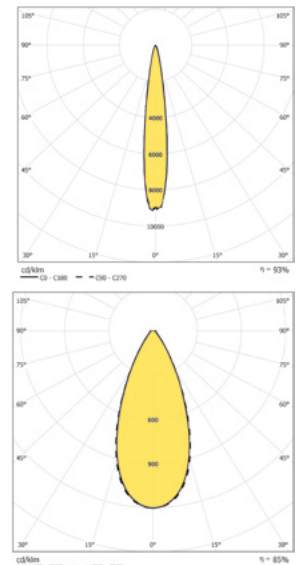

Landscape Lighting

Order CODE	Power (W)	Luminouse flux (lm)	CRI (Ra)	CCT (K)	Body Color	Beam angel (degree)
F900W830S	8	800	>80	3000	Gray	15°
F900W830M	8	800	>80	3000	Gray	32°

* Customized body color and other color temperatures are also available upon request