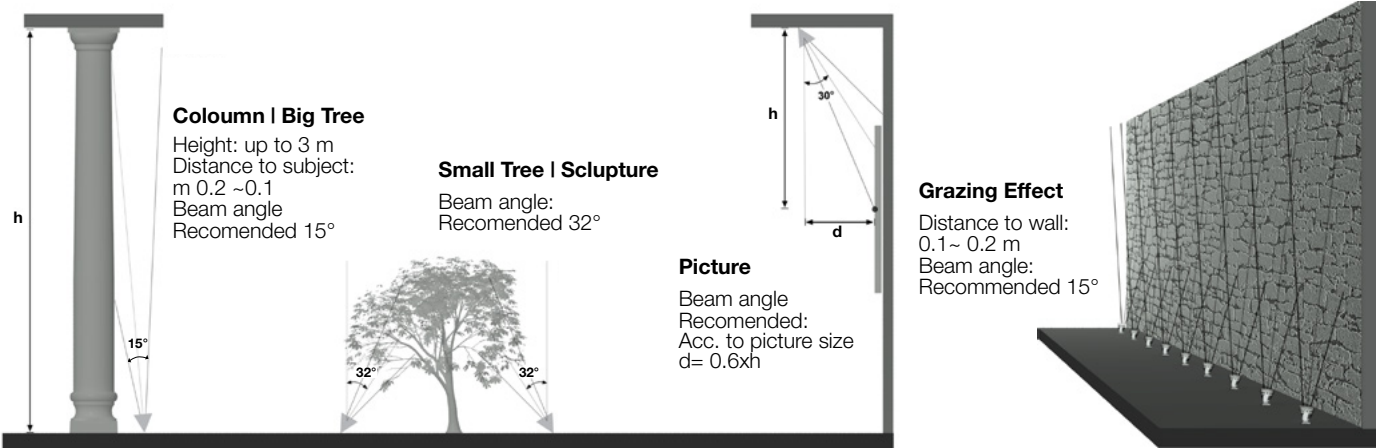

Fenos[®]

The Light Idea

Vaswa Midi

For Facade and Landscape

For Delightful outdoor Atmosphere

Vaswa Midi

LED spotlight luminaire

Installation Guide

Landscape Lighting

Order CODE	Power (W)	Luminouse flux (lm)	CRI (Ra)	CCT (K)	Body Color	Beam angel (degree)
F900W830S	8	800	>80	3000	Gray	15°
F900W830M	8	800	>80	3000	Gray	32°

* Customized body color and other color temperatures are also available upon request