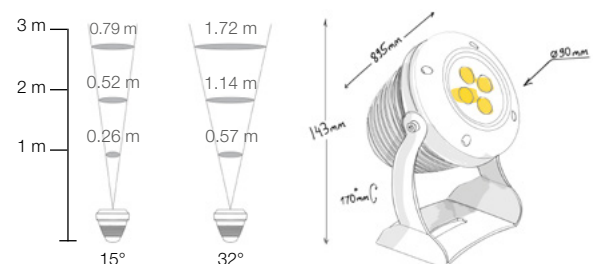

Fenos[®]

The Light Idea

Vaswa Midi

For Facade and Landscape

For Delightful outdoor Atmosphere

Vaswa Midi

LED spotlight luminaire

Installation Guide

Landscape Lighting

Order CODE	Power (W)	Luminouse flux (lm)	CRI (Ra)	CCT (K)	Body Color	Beam angel (degree)
F900W830S	8	800	>80	3000	Gray	15°
F900W830M	8	800	>80	3000	Gray	32°

* Customized body color and other color temperatures are also available upon request