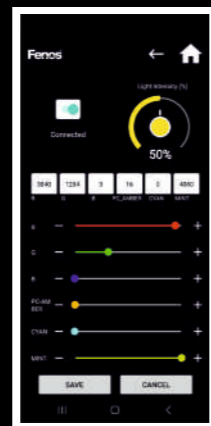

Different User Interfaces

Manual Control

Fenos App

Casambi

Based on CRI

Object Based

Free Mode

Object Hue Based

Lower CRI, Higher Saturation

Higher CRI

Kruza Maxi simplifies this process, offering a versatile solution for all these applications. It boasts easy installation, a familiar form factor, and leverages the latest in LED and control technology, combined with modern optics. Our design idea is to streamline object-oriented lighting, making it accessible and efficient for professionals across diverse settings