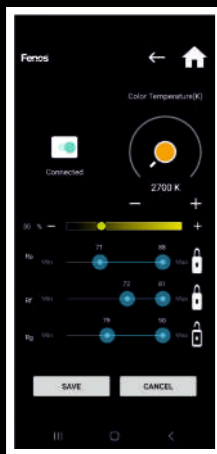

Different User Interfaces

Manual Control

Fenos App

Casambi

Based on CRI

Object Based

Free Mode

Object Hue Based

Lower CRI, Higher Saturation

Higher CRI

Kruza Maxi simplifies this process, offering a versatile solution for all these applications. It boasts easy installation, a familiar form factor, and leverages the latest in LED and control technology, combined with modern optics. Our design idea is to streamline object-oriented lighting, making it accessible and efficient for professionals across diverse settings