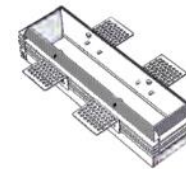

The specific design of the lower frame with its strip reduces the direct view of the light spot and glare

Color Mixing Performance

Zhiwer Wallwasher

Light distributions

Wallwasher (WW)

Accessories

Optional

Trimless Installation Kit
Order code: 2182924126

Order code table

Body Color	3000K	Beam Angle	4000K	Body Color
White	F184W1630WW	Wallwasher	F184W1640WW	White
Black	F184B1630WW	Wallwasher	F184B1640WW	Black

Body Color	Tunable White	Beam Angle	Tunable White	Body Color
White	F184W16TWWW	Wallwasher	F184B16TWWW	Black