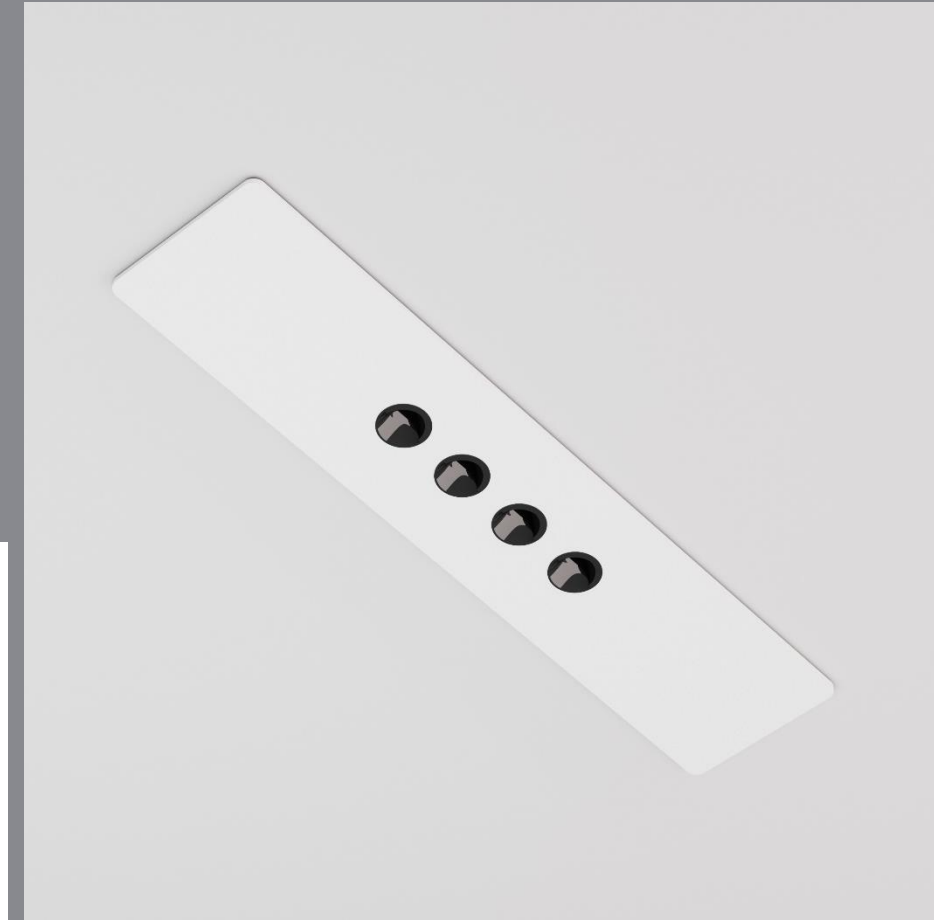

Zhiwer Wallwasher

Ceiling Recessed

Zhiwer Wallwasher

Ceiling Recessed

RFO

CODE	F184
Light source	LED
Power (W)	16
luminous flux (lm)	1760
Color Rendering (Ra)	>90
Color Temperature (K)	3000 4000* Tunable White
Body Color	White Black

IP 20 185 * 35 mm

Supply Voltage:
220-240 Vac, 50 Hz

Driver:
DALI | Dimmable version available upon request

Recommended Applications:
Residential | Office | Shop

*Customized body colors and other color temperatures (CCTs) are available upon request

The specific design of the lower frame with its strip reduces the direct view of the light spot and glare

Color Mixing Performance

Zhiwer Wallwasher

Light distributions

Wallwasher (WW)

Accessories

Optional

Trimless Installation Kit
Order code: 2182924126

Order code table

Body Color	3000K	Beam Angle	4000K	Body Color
White	F184W1630WW	Wallwasher	F184W1640WW	White
Black	F184B1630WW	Wallwasher	F184B1640WW	Black

Body Color	Tunable White	Beam Angle	Tunable White	Body Color
White	F184W16TWWW	Wallwasher	F184B16TWWW	Black