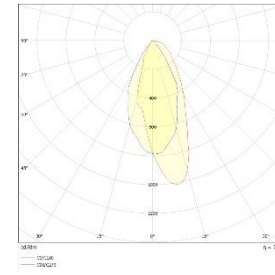

Zhiwer Wallwasher

Light distributions

Wallwasher (WW)