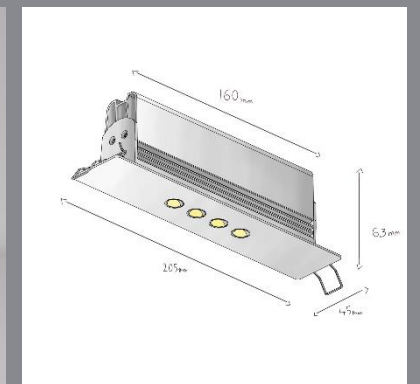

Zhiwer Wallwasher

Ceiling Recessed

Zhiwer Wallwasher

Ceiling Recessed

RFO

CODE	F184
Light source	LED
Power (W)	16
luminous flux (lm)	1760
Color Rendering (Ra)	>90
Color Temperature (K)	3000 4000* Tunable White
Body Color	White Black

IP 20 185 * 35 mm

Supply Voltage:
220-240 Vac, 50 Hz

Driver:
DALI | Dimmable version available upon request

Recommended Applications:
Residential | Office | Shop

*Customized body colors and other color temperatures (CCTs) are available upon request

The specific design of the lower frame with its strip reduces the direct view of the light spot and glare

Color Mixing Performance

Zhiwer Wallwasher

Light distributions

Wallwasher (WW)

Accessories

Optional

Trimless Installation Kit
Order code: 2182924126

Order code table

Body Color	3000K	Beam Angle	4000K	Body Color
White	F184W1630WW	Wallwasher	F184W1640WW	White
Black	F184B1630WW	Wallwasher	F184B1640WW	Black

Body Color	Tunable White	Beam Angle	Tunable White	Body Color
White	F184W16TWWW	Wallwasher	F184B16TWWW	Black