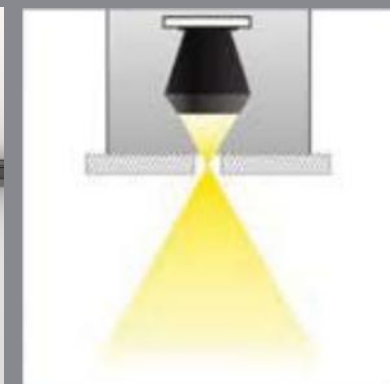

Zhiwer Track

Track Light

Zhiwer Track

Track Light

CODE	F183
Light source	LED
Power (W)	27
luminous flux (lm)	1800
Color Rendering (Ra)	>90
Color Temperature (K)	3000 4000*
Body Color	White Black

IP 20

Supply Voltage:
220-240 Vac, 50 Hz

Driver:
DALI | Dimmable version available upon request

Recommended Applications:
Residential | Office | Shop

*Customized body colors and other color temperatures (CCTs) are available upon request

The specific design of the lower frame with its strip reduces the direct view of the light spot and glare

Body Color	3000K	Beam Angle	4000K	Body Color
White	F183W2730S	Spot	F183W2740S	White
	F183W2730M	Medium	F183W2740M	
Black	F183B2730S	Spot	F183B2740S	Black
	F183B2730M	Medium	F183B2740M	