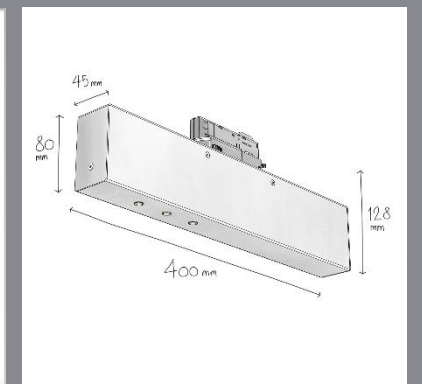

Zhiwer Track

Track Light

Zhiwer Track

Track Light

CODE	F183
Light source	LED
Power (W)	27
luminous flux (lm)	1800
Color Rendering (Ra)	>90
Color Temperature (K)	3000 4000*
Body Color	White Black

IP 20

Supply Voltage:
220-240 Vac, 50 Hz