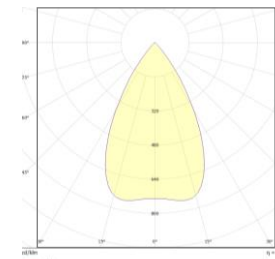

Zhiwer Track

Track Light

Zhiwer Track

Track Light

CODE	F183
Light source	LED
Power (W)	27
luminous flux (lm)	1800
Color Rendering (Ra)	>90
Color Temperature (K)	3000 4000*
Body Color	White Black

IP 20

Supply Voltage:
220-240 Vac, 50 Hz

Zhiwer Track

Light distributions

Spot (S)

Medium (M)

Accessories

Track

Refer to page 194

Order code table