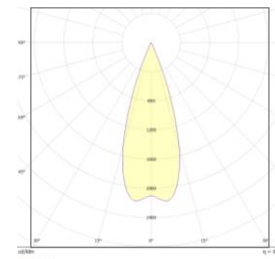

Zhiwer Track

Light distributions

Spot (S)