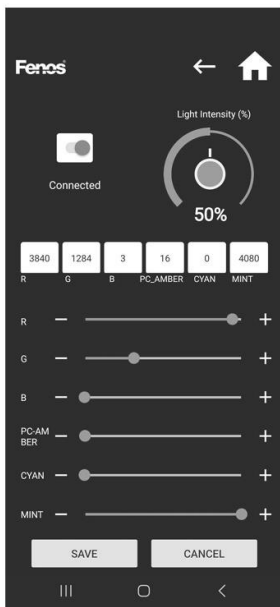

A

B

To Connect:

To Disconnect:

C

D

Different User Interfaces

Fenos App

Manual Control

Casambi

Based on CRI

Object Based

Free Mode

Object Hue Based