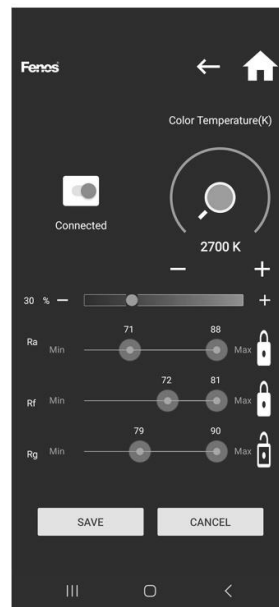

Manual Control

Casambi

Based on CRI

Object Based

Free Mode

Object Hue Based