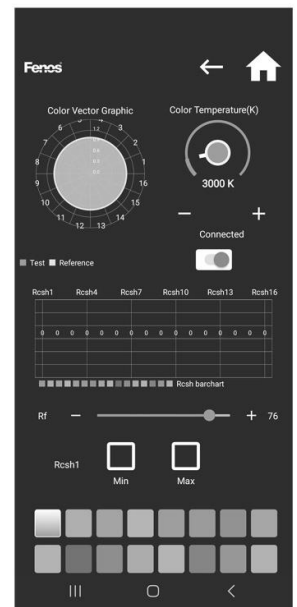

Manual Control

Casambi

Based on CRI

Object Based

Free Mode

Object Hue Based