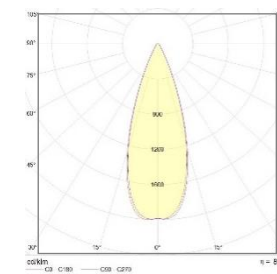

### Light distributions

Spot (S)

Medium (M)

Wide (W)