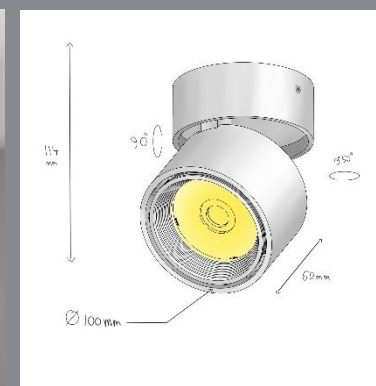

## Armo Maxi SA

Ceiling Recessed

CODE	F364
Light source	LED
Power (W)	30
luminous flux (lm)	3300
Color Rendering (Ra)	>80
Color Temperature (K)	3000   4000*
Body Color	White   Black

IP  
20

**Supply Voltage:**  
220-240 Vac, 50 Hz

### Order code table

Body Color	3000K	Beam Angle	4000K	Body Color
White	F364W3030S	Spot	F364W3040S	White
	F364W3030M	Medium	F364W3040M	
	F364W3030W	Wide	F364W3040W	
Black	F364B3030S	Spot	F364B3040S	Black
	F364B3030M	Medium	F364B3040M	
	F364B3030W	Wide	F364B3040W	