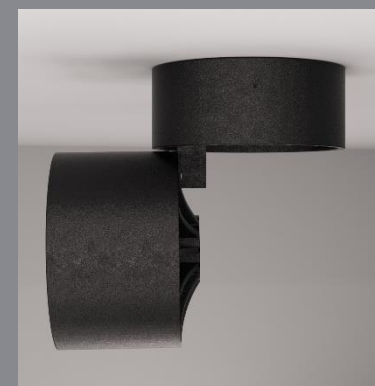

# Armo Maxi SA

Ceiling Recessed

## Armo Maxi SA

Ceiling Recessed

CODE	F364
Light source	LED
Power (W)	30
luminous flux (lm)	3300
Color Rendering (Ra)	>80
Color Temperature (K)	3000   4000*
Body Color	White   Black

IP  
20

**Supply Voltage:**  
220-240 Vac, 50 Hz

### Order code table

Body Color	3000K	Beam Angle	4000K	Body Color
White	F364W3030S	Spot	F364W3040S	White
	F364W3030M	Medium	F364W3040M	
	F364W3030W	Wide	F364W3040W	
Black	F364B3030S	Spot	F364B3040S	Black
	F364B3030M	Medium	F364B3040M	
	F364B3030W	Wide	F364B3040W	