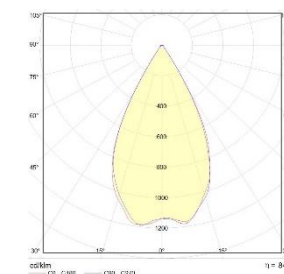

### Light distributions

Spot (S)

Medium (M)

Wide (W)