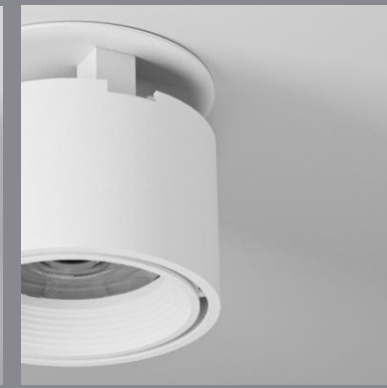

# Armo Maxi RA

Ceiling Recessed

## Armo Maxi RA

Ceiling Recessed

CODE	F363
Light source	LED
Power (W)	30
luminous flux (lm)	3300
Color Rendering (Ra)	>80
Color Temperature (K)	3000   4000*
Body Color	White   Black

IP 20

**Supply Voltage:**  
220-240 Vac, 50 Hz