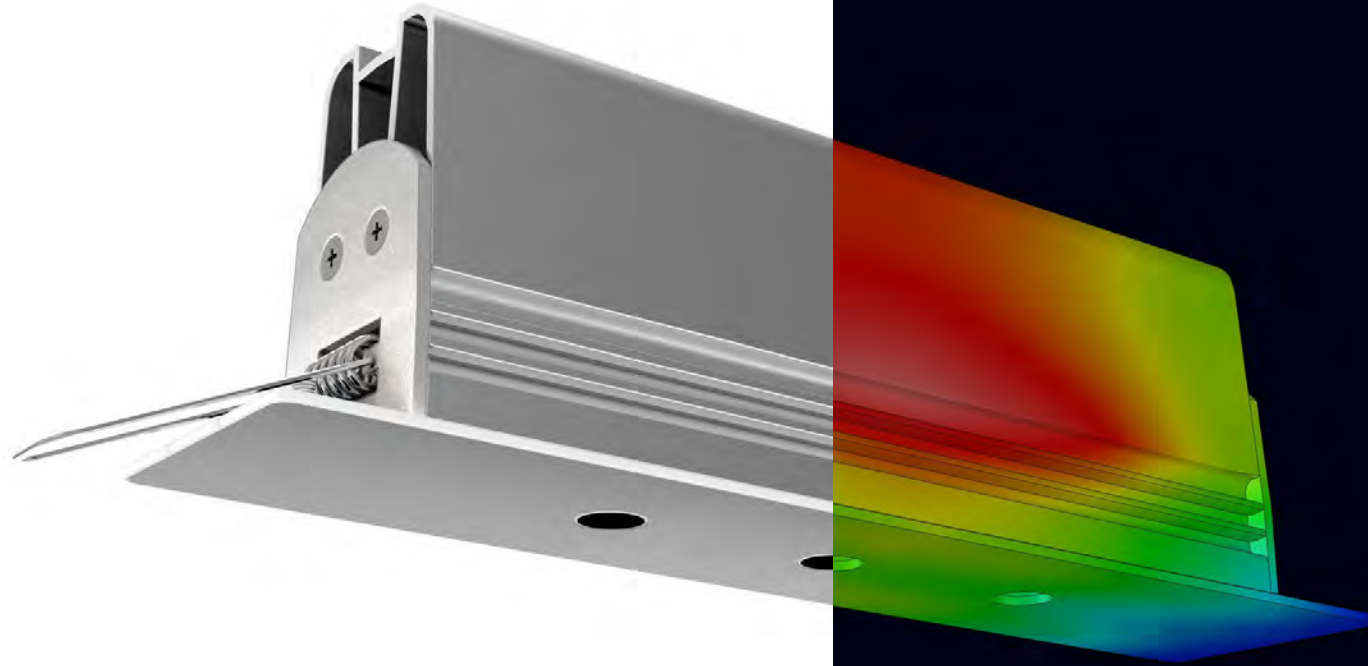

Tailored Integration: Zhiwer's Smart Design for Seamless Harmony.

Zhiwer isn't just a downlight; it's a customizable lighting masterpiece. Engineered with your architectural vision in mind, Zhiwer lets you match the luminaire's bottom plate with the ceiling material. Whether your ceiling boasts the warmth of wood, the sleekness of metal sheet, or the elegance of a mirror – Zhiwer adapts. With the ability to harmonize with any surface, Zhiwer maximizes the blend of light and design, creating an ambiance that's uniquely yours. Embrace the synergy of architecture and illumination with Zhiwer – where adaptability meets aesthetic precision.

GLASS

RAW

ANY SIZE, ANY MATERIAL

This is not only stylish but also practical, thanks to its advanced heatsink technology. Engineered with a modern shape and high-efficiency capabilities, Zhiwer's heatsink is designed to dissipate heat effectively, ensuring long-lasting performance and reliability. Its lightweight construction also makes it easy to install and maintain, without compromising on its exceptional thermal management capabilities.

COOL, CALM
AND
COLLECTED

Zhiwer

CODE	F182
Light source	LED
Power (W)	27
luminous flux (lm)	1800
Color Rendering (Ra)	> 90
Color Temperature (K)	3000 4000*
Body Color	White Black*

*Customized body colors and other color temperatures (CCTs) are available upon request