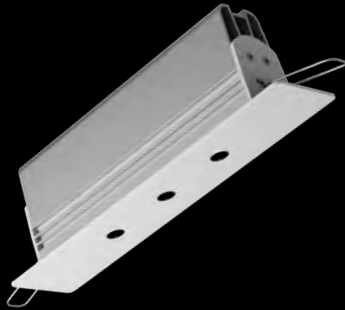

From the creative minds at Fenos Lighting, a company known for innovation, and featuring cutting-edge LFO Lense technology from Bartenbach GmbH, Zhiwer is the lighting solution you've been searching for. No more annoying glare – just soft, comfortable illumination that sets the perfect mood. Zhiwer's sleek design seamlessly fits into your ceiling, adding a modern touch to any space. Get ready to experience the wonder of glare-free lighting with Zhiwer – where simplicity meets brilliance.