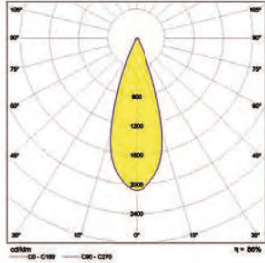

Medium (M)

Accessories

Optional for trimless installation

Order code table

Body Color	3000K	Beam	4000K	Body Color
White	F182W2730S	Spot	F182W2740S	White
	F182W2730M	Medium	F182W2740M	
Black	F182B2730S	Spot	F182B2740S	Black
	F182B2730M	Medium	F182B2740M