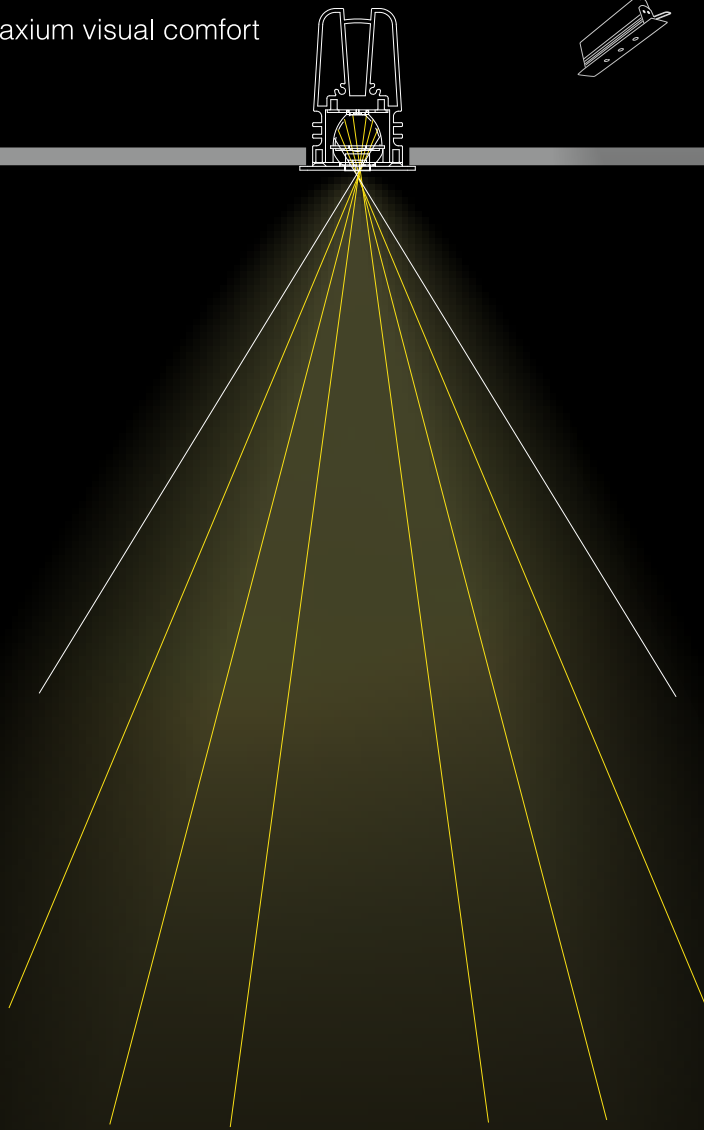

**GLARE-FREE
LIGHT FROM
AN INVISIBLE
SOURCE**

From the creative minds at Fenos Lighting, a company known for innovation, and featuring cutting-edge LFO Lense technology from Bartenbach GmbH, Zhiwer is the lighting solution you've been searching for. No more annoying glare – just soft, comfortable illumination that sets the perfect mood. Zhiwer's sleek design seamlessly fits into your ceiling, adding a modern touch to any space. Get ready to experience the wonder of glare-free lighting with Zhiwer – where simplicity meets brilliance.

Actual size

LFO: Maxium visual comfort

Zhiwer

Regular product's

SKY IS THE LIMIT

COATED

DEMATERIALIZED LIGHT SOURCE

WOOD

Tailored Integration: Zhiwer's Smart Design for Seamless Harmony.

Zhiwer isn't just a downlight; it's a customizable lighting masterpiece. Engineered with your architectural vision in mind, Zhiwer lets you match the luminaire's bottom plate with the ceiling material. Whether your ceiling boasts the warmth of wood, the sleekness of metal sheet, or the elegance of a mirror – Zhiwer adapts. With the ability to harmonize with any surface, Zhiwer maximizes the blend of light and design, creating an ambiance that's uniquely yours. Embrace the synergy of architecture and illumination with Zhiwer – where adaptability meets aesthetic precision.

COOL, CALM
AND
COLLECTED

Zhiwer

CODE	F182
Light source	LED
Power (W)	27
luminous flux (lm)	1800
Color Rendering (Ra)	> 90
Color Temperature (K)	3000 4000*
Body Color	White Black*

*Customized body colors and other color temperatures (CCTs) are available upon request