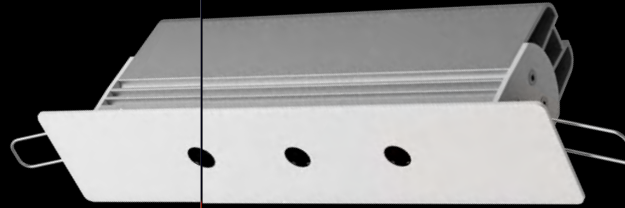

From the creative minds at Fenos Lighting, a company known for innovation, and featuring cutting-edge LFO Lense technology from Bartenbach GmbH, Zhiwer is the lighting solution you've been searching for. No more annoying glare – just soft, comfortable illumination that sets the perfect mood. Zhiwer's sleek design seamlessly fits into your ceiling, adding a modern touch to any space. Get ready to experience the wonder of glare-free lighting with Zhiwer – where simplicity meets brilliance.