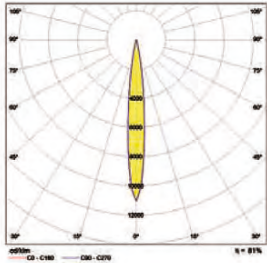

Zhiwer

CODE	F182
Light source	LED
Power (W)	27
luminous flux (lm)	1800
Color Rendering (Ra)	> 90
Color Temperature (K)	3000 | 4000*
Body Color	White | Black*

Light distributions

Spot (S)