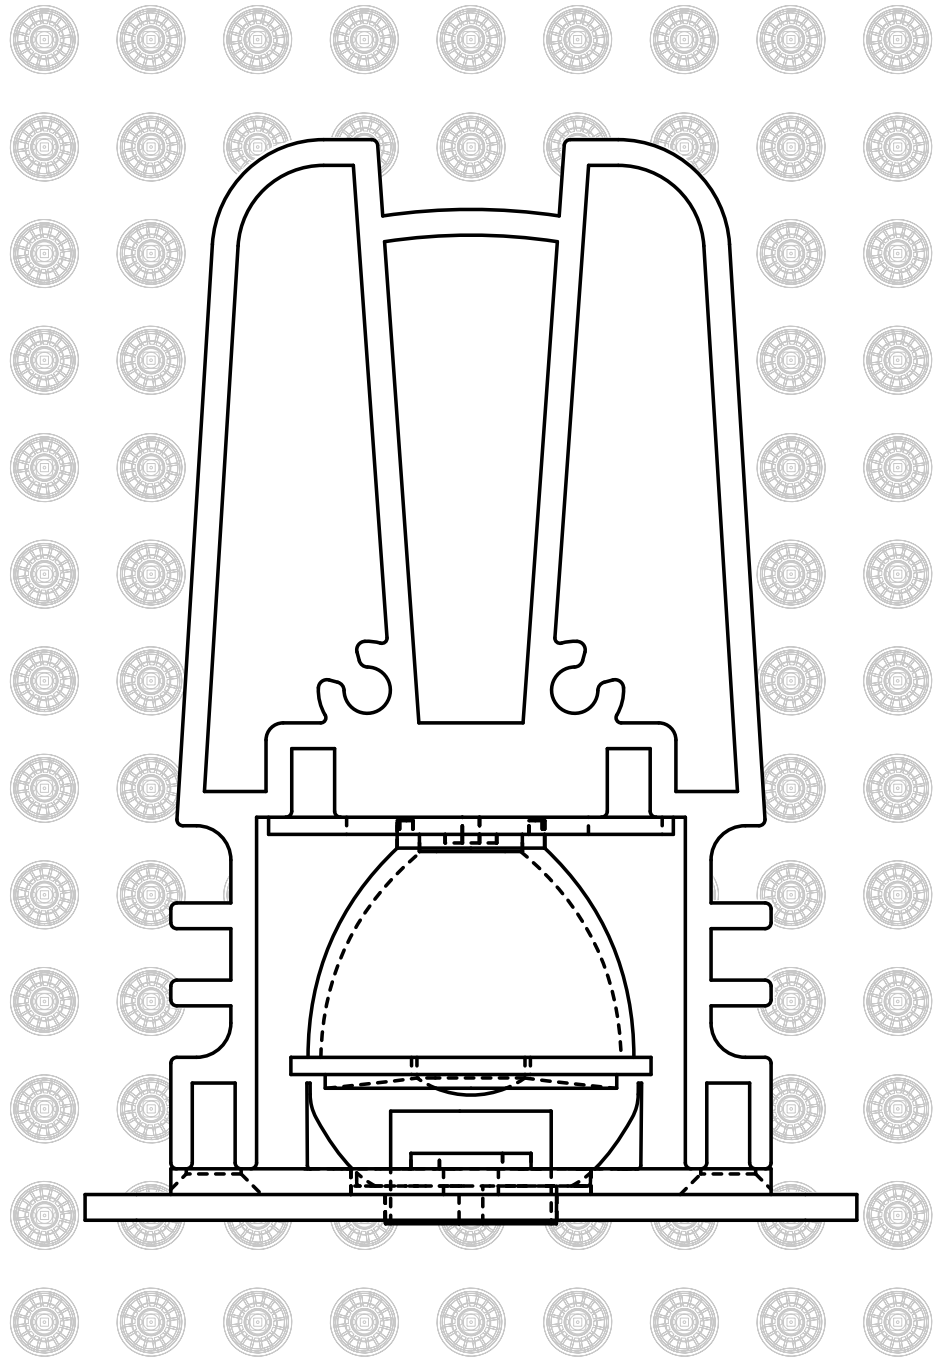

Actual size

LFO: Maxium visual comfort

Zhiwer

Regular product's

SKY IS THE LIMIT

COATED

DEMATERIALIZED LIGHT SOURCE

WOOD

Tailored Integration: Zhiwer's Smart Design for Seamless Harmony.

Zhiwer isn't just a downlight; it's a customizable lighting masterpiece. Engineered with your architectural vision in mind, Zhiwer lets you match the luminaire's bottom plate with the ceiling material. Whether your ceiling boasts the warmth of wood, the sleekness of metal sheet, or the elegance of a mirror – Zhiwer adapts. With the ability to harmonize with any surface, Zhiwer maximizes the blend of light and design, creating an ambiance that's uniquely yours. Embrace the synergy of architecture and illumination with Zhiwer – where adaptability meets aesthetic precision.

GLASS

RAW

ANY SIZE, ANY MATERIAL

This is not only stylish but also practical, thanks to its advanced heatsink technology. Engineered with a modern shape and high-efficiency capabilities, Zhiwer's heatsink is designed to dissipate heat effectively, ensuring long-lasting performance and reliability. Its lightweight construction also makes it easy to install and maintain, without compromising on its exceptional thermal management capabilities.