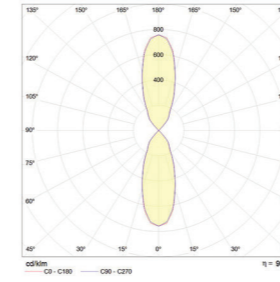

Torso

Light distributions

Accessories

Optional

Double LED GU10 Lamp
Order code: 10020101

Order code for GU10 version*

Body Color	Order Code
White	F940WG
Black	F940BG
Gray	F940GG

*Lamp is not included