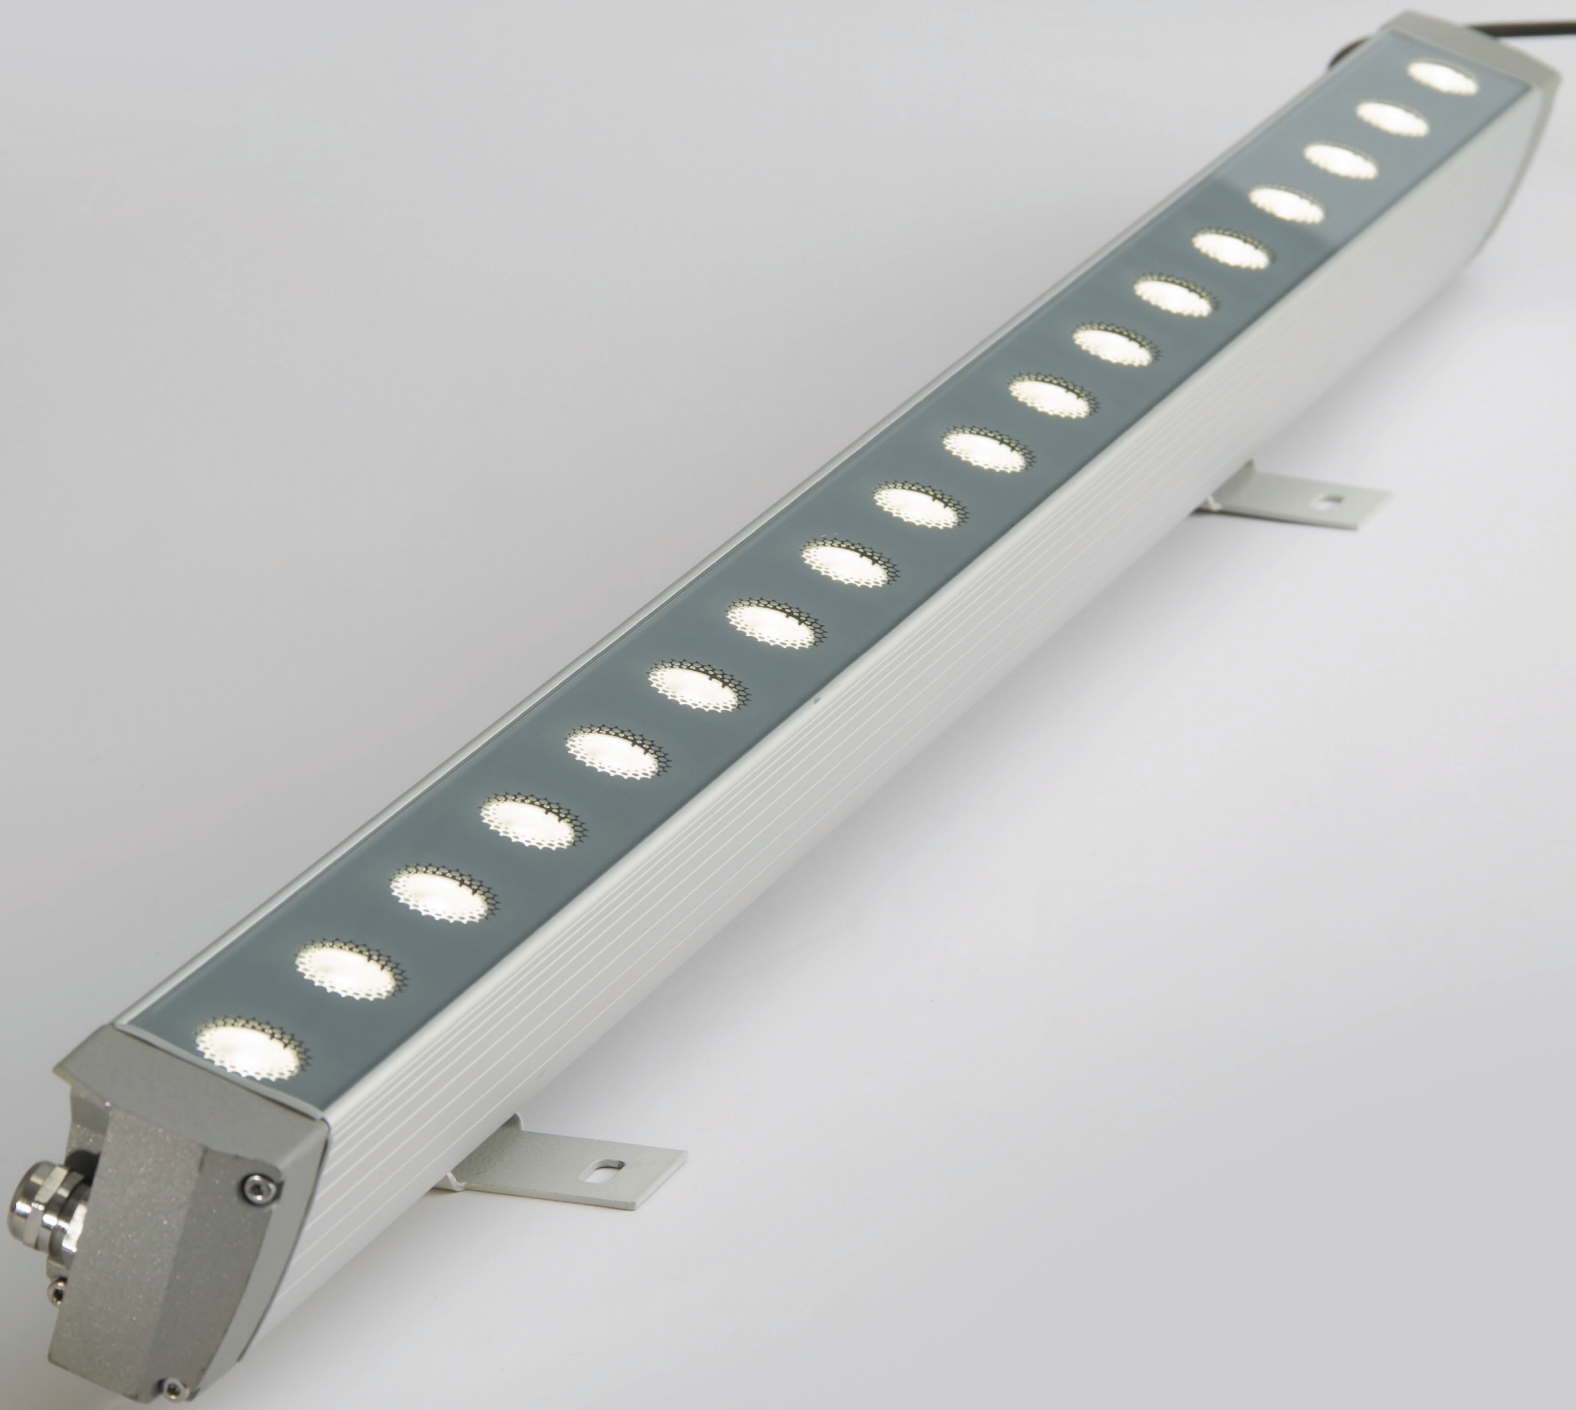

Silva Maxi

Floor Surface

Silva Maxi

Floor Surface

CODE	F925
Light source	LED
Power (W)	40
luminous flux (lm)	3240
Color Rendering (Ra)	>80
Color Temperature (K)	3000 4000*
Body Color	Silver*

3.4 kg

1270 x 100 cm

Supply Voltage:
220-240 Vac, 50Hz

Driver:
DALI | Dimmable version available upon request

Recommended Applications:
Residential | Office | Shop | Facade Lighting

*Customized body colors and other color temperatures (CCTs) are available upon request

Professional outdoor compact linear light with different light distributions

Silva Maxi

Light distributions

Park Center / Architect: Bonsar Office 2016

Order code table

Body Color	3000K	Beam Angle	4000K	Body Color
Silver	F925S4030S	Spot	F925S4040S	Silver
	F925S4030M	Medium	F925S4040M	
	F925S4030O	Oval	F925S4040O	

*Customized body color and other light distribution are also available upon request