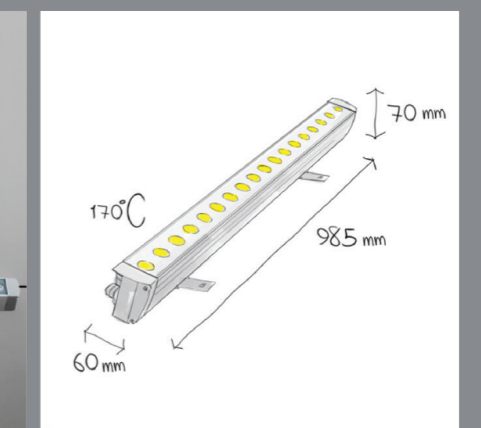

Silva Maxi

Floor Surface

Silva Maxi

Floor Surface

CODE	F925
Light source	LED
Power (W)	40
luminous flux (lm)	3240
Color Rendering (Ra)	>80
Color Temperature (K)	3000 4000*
Body Color	Silver*

3.4 kg

1270 x 100 cm

Professional outdoor compact linear light with different light distributions

Silva Maxi

Light distributions

Park Center / Architect: Bonsar Office 2016

Order code table

Body Color	3000K	Beam Angle	4000K	Body Color
Silver	F925S4030S	Spot	F925S4040S	Silver
	F925S4030M	Medium	F925S4040M	
	F925S4030O	Oval	F925S4040O	