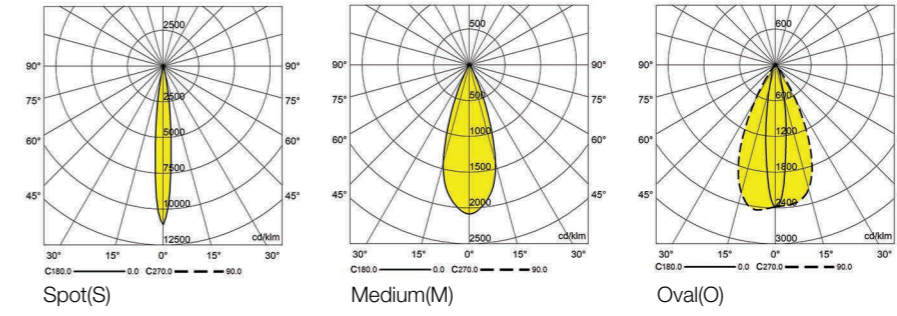

Silva Maxi

Floor Surface

Silva Maxi

Floor Surface

CODE	F925
Light source	LED
Power (W)	40
luminous flux (lm)	3240
Color Rendering (Ra)	>80
Color Temperature (K)	3000 4000*
Body Color	Silver*

3.4 kg

1270 x 100 cm

Professional outdoor compact linear light with different light distributions

Silva Maxi

Light distributions

Park Center / Architect: Bonsar Office 2016

Order code table

Body Color	3000K	Beam Angle	4000K	Body Color
Silver	F925S4030S	Spot	F925S4040S	Silver
	F925S4030M	Medium	F925S4040M	
	F925S4030O	Oval	F925S4040O	