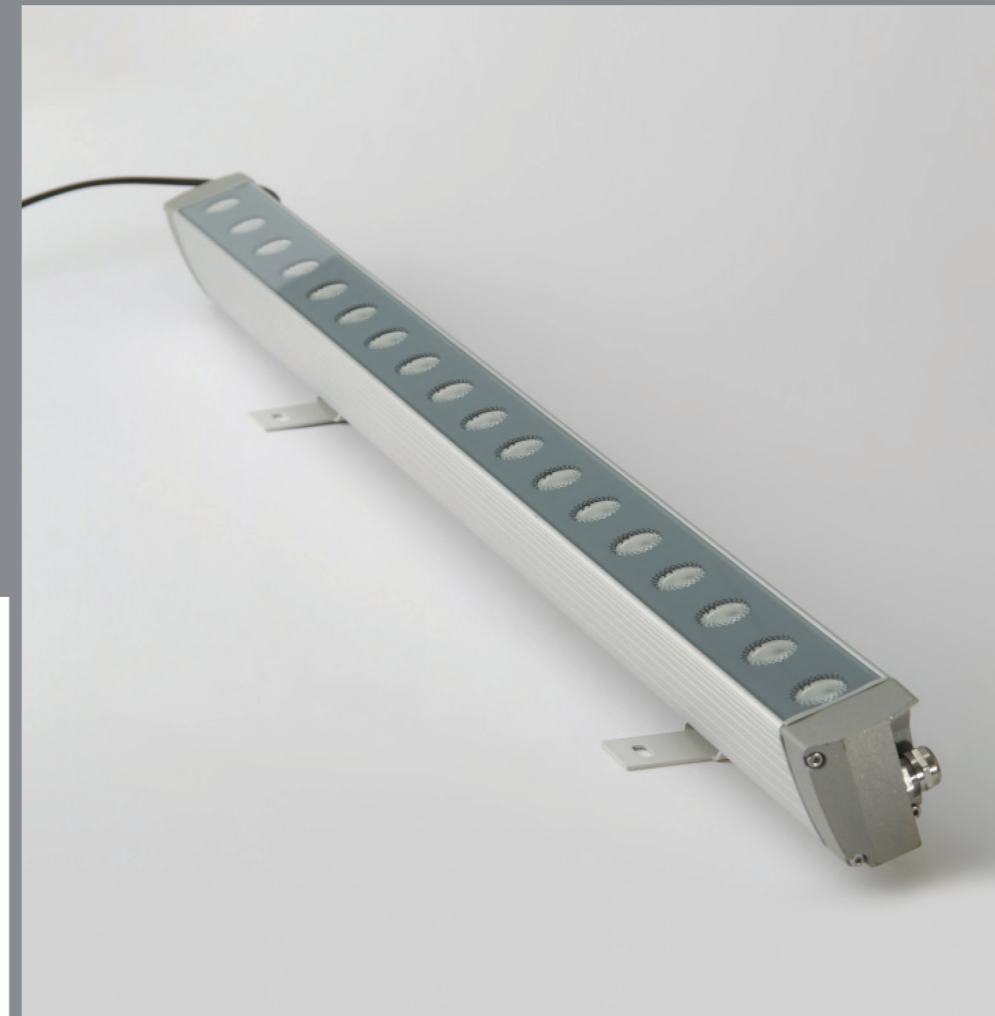

Silva Maxi

Floor Surface

Silva Maxi

Floor Surface

CODE	F925
Light source	LED
Power (W)	40
luminous flux (lm)	3240
Color Rendering (Ra)	>80
Color Temperature (K)	3000 4000*
Body Color	Silver*

3.4 kg

1270 x 100 cm

Supply Voltage:
220-240 Vac, 50Hz

Driver:
DALI | Dimmable version available upon request

Recommended Applications:
Residential | Office | Shop | Facade Lighting

*Customized body colors and other color temperatures (CCTs) are available upon request

Professional outdoor compact linear light with different light distributions

Silva Maxi

Light distributions

Park Center / Architect: Bonsar Office 2016

Order code table

Body Color	3000K	Beam Angle	4000K	Body Color
Silver	F925S4030S	Spot	F925S4040S	Silver
	F925S4030M	Medium	F925S4040M	
	F925S4030O	Oval	F925S4040O	

*Customized body color and other light distribution are also available upon request