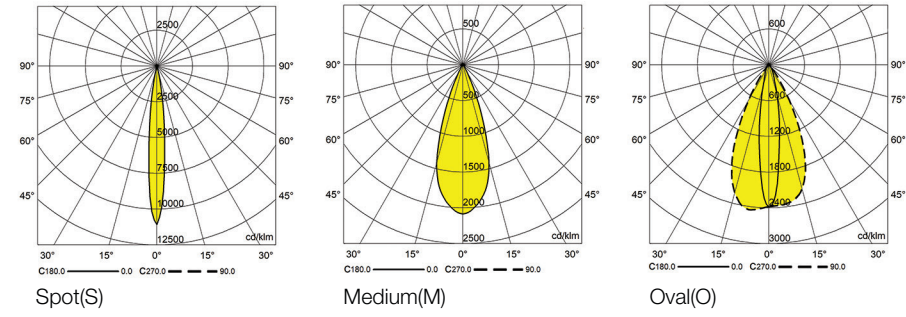

Silva Midi

Light distributions