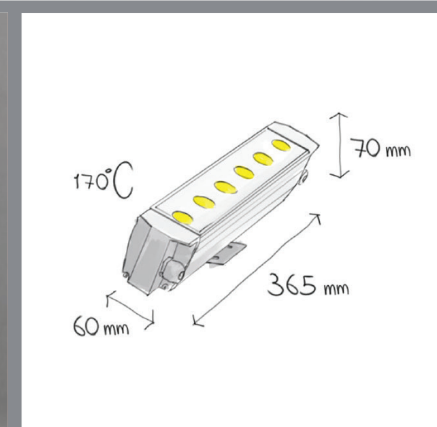

Silva Midi

Floor Surface

CODE	F920
Light source	LED
Power (W)	13
luminous flux (lm)	1400
Color Rendering (Ra)	>80
Color Temperature (K)	3000 | 4000*
Body Color	Silver*

*Customized body colors and other color temperatures (CCTs) are available upon request

1.3 kg

1270 x 40 cm

Supply Voltage:
220-240 Vac, 50Hz

Driver:
DALI | Dimmable version available upon request

Recommended Applications:
Residential | Office | Shop | Facade Lighting