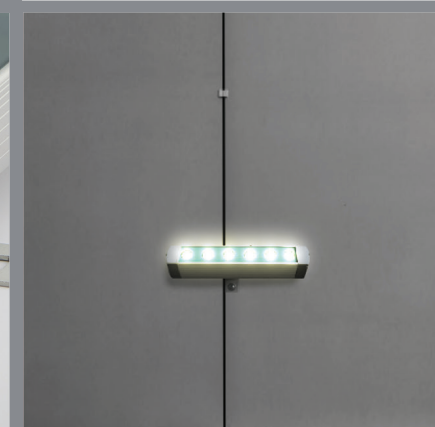

# Silva Midi

Floor Surface

## Silva Midi

Floor Surface

CODE	F920
Light source	LED
Power (W)	13
luminous flux (lm)	1400
Color Rendering (Ra)	>80
Color Temperature (K)	3000   4000*
Body Color	Silver*

\*Customized body colors and other color temperatures (CCTs) are available upon request