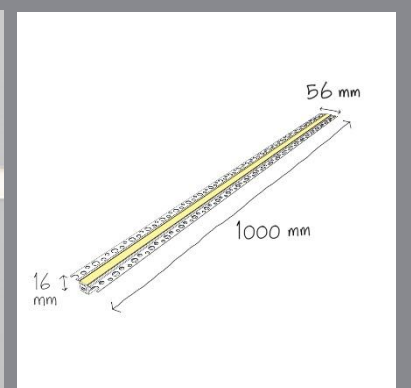

Sira TR 1616

Trimless Linear

Sira TR 1616

Trimless Linear

CODE	F468
Light source	LED
Power (W)	30
luminous flux (lm)	4000
Color Rendering (Ra)	>80
Color Temperature (K)	3000 4000*
Body Color	Silver

IP 20 17 mm

Sira TR 1616

Light distributions

Wide (W)

Accessories

Optional

LED Strip
Refer to page 196

Order code table

Body Color	Order Code	Beam Angel
Anodized Silver	F468SW	Wide