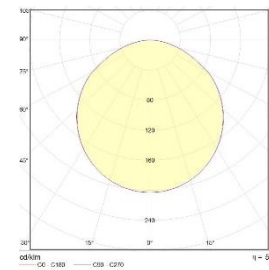

Sira TR 1616

Trimless Linear

Sira TR 1616

Trimless Linear

CODE	F468
Light source	LED
Power (W)	30
luminous flux (lm)	4000
Color Rendering (Ra)	>80
Color Temperature (K)	3000 4000*
Body Color	Silver

IP 20 17 mm

Sira TR 1616

Light distributions

Wide (W)

Accessories

Optional

LED Strip
Refer to page 196

Order code table

Body Color	Order Code	Beam Angel
Anodized Silver	F468SW	Wide