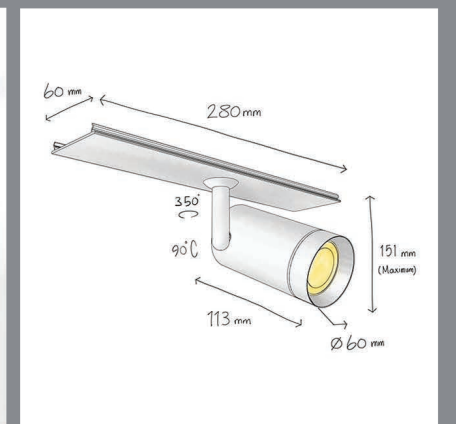

Arora 60

Optical Module

Arora 60

Optical Module

CODE	F436
Light source	LED
Power (W)	6
luminous flux (lm)	550
Color Rendering (Ra)	>80
Body Color	White Black

*Customized body colors and other color temperatures (CCTs) are available upon request

Supply Voltage:
220-240 Vac, 50Hz

Driver:
DALI | Dimmable version available upon request

Recommended Applications:
Residential | Office | Shop

The specific design of the lower frame with its strip reduces the direct view of the light spot and glare