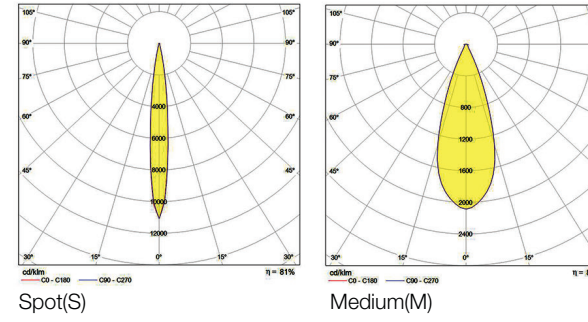

Residential | Office | Shop

Specific design of the bottom frame with its strips reduce the direct view to the light point and of course glare

Merbora Mini 60

Light distributions

Order code table

Body Color	3000K	Beam Angle	4000K	Body Color
White	F432W1230S	Spot	F432W1240S	White
	F432W1230M	Medium	F432W1240M	