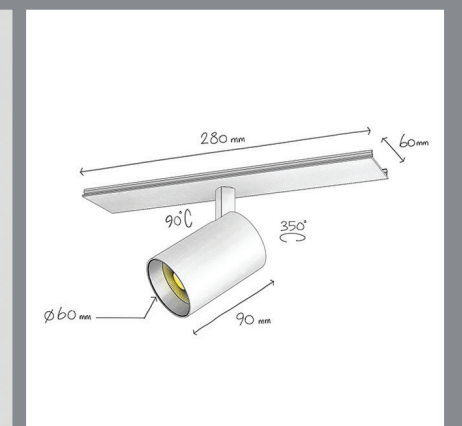

Merbora Mini 60

Optical Module

Merbora Mini 60

Optical Module

CODE	F432
Light source	LED
Power (W)	12
luminous flux (lm)	1300
Color Rendering (Ra)	>80
Color Temperature (K)	3000 4000*
Body Color	White Black

*Customized body colors and other color temperatures (CCTs) are available upon request

0.49 kg

28 x 25 x 17 cm

Supply Voltage:

220-240 Vac, 50Hz

Driver:

DALI | Dimmable version available upon request

Recommended Applications:

Residential | Office | Shop

Specific design of the bottom frame with its strips reduce the direct view to the light point and of course glare

Merbora Mini 60

Light distributions

Order code table

Body Color	3000K	Beam Angle	4000K	Body Color
White	F432W1230S	Spot	F432W1240S	White
	F432W1230M	Medium	F432W1240M	