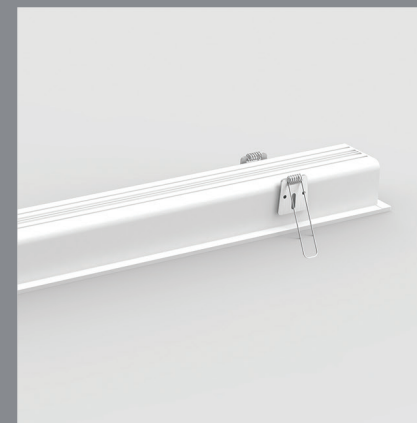

Sira R 6040

Linear Light

Sira R 6040

Linear Light

| | |
|-----------------------|----------------|
| CODE | F403 |
| Light source | LED |
| Power (W) | 30 |
| luminous flux (lm) | 4000 |
| Color Rendering (Ra) | >80 |
| Color Temperature (K) | 3000 4000* |
| Body Color | White Black* |

2.4 kg/m
1270 x 100 cm

Supply Voltage:
220-240 Vac, 50Hz

Driver:
DALI | Dimmable version available upon request

Recommended Applications:
Residential | Office | Shop

*Customized body colors and other color temperatures (CCTs) are available upon request

Continuous Linear light with 60 mm light emitting width

Sira R 6040

Light distributions

Charima Office / Architect: Cando Archineering Group

Accessories

Optional

Solid Aluminium Cover
Order code:
White: 2451215106
Black: 2451115106