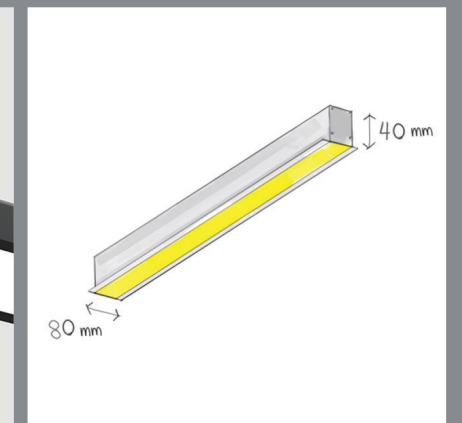

Sira R 6040

Linear Light

Sira R 6040

Linear Light

| | |
|-----------------------|----------------|
| CODE | F403 |
| Light source | LED |
| Power (W) | 30 |
| luminous flux (lm) | 4000 |
| Color Rendering (Ra) | >80 |
| Color Temperature (K) | 3000 4000* |
| Body Color | White Black* |

2.4 kg/m
1270 x 100 cm

Supply Voltage:
220-240 Vac, 50Hz

Driver:
DALI | Dimmable version available upon request

Recommended Applications:
Residential | Office | Shop

*Customized body colors and other color temperatures (CCTs) are available upon request

The above order table code is for standard lengths of 114 and 168 cm. To order other lengths, than standard shapes, please refer to our sales support team to help you.