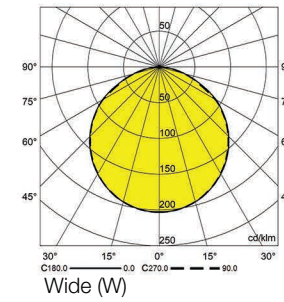

Sira R 6040

Light distributions

Charima Office / Architect: Cando Archineering Group