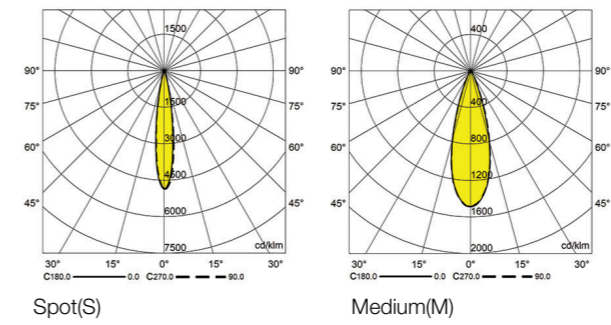

Eyren Maxi

Light distributions

Accessories

Mandatory

Order code table

Body Color	3000K ●	Beam Angle	4000K ●	Body Color
White	F193W930S	Spot	F193W940S	White
	F193W930M	Medium	F193W940M	
Body Color	3000K ●	Beam Angle	4000K ●	Body Color
Black	F193B930S	Spot	F193B940S	Black
	F193B930M	Medium	F193B940M	
Body Color	3000K ●	Beam Angle	4000K ●	Body Color
Gold	F193PJ930S	Spot	F193PJ940S	Gold
	F193PJ930M	Medium	F193PJ940M	
Body Color	3000K ●	Beam Angle	4000K ●	Body Color
Chrome	F193PI930S	Spot	F193PI940S	Chrome
	F193PI930M	Medium	F193PI940M	
Body Color	3000K ●	Beam Angle	4000K ●	Body Color
Copper	F193PC930S	Spot	F193PC940S	Copper
	F193PC930M	Medium	F193PC940M