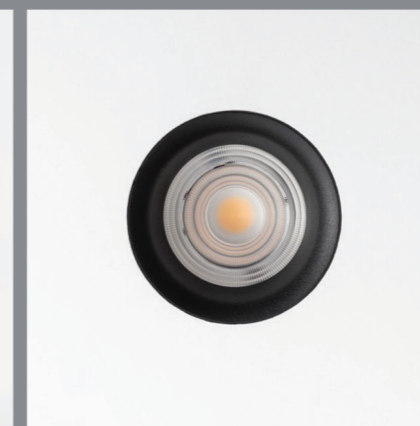

Eyren Maxi

Ceiling Recessed

Eyren Maxi

Ceiling Recessed

CODE	F193
Light source	LED
Power (W)	30
luminous flux (lm)	3300
Color Rendering (Ra)	>80
Color Temperature (K)	3000 4000*
Body Color	White Black Gold Chrome Copper*

*Customized body colors and other color temperatures (CCTs) are available upon request

IP 20 ⚡ 145 mm CE

KG 1.1 kg

14 x 14 x 20 cm

Supply Voltage:
220-240 Vac, 50Hz

Driver:
DALI | Dimmable version available
upon request

Recommended Applications:
Office | Shop

Eyren Maxi

Light distributions

Accessories

Mandatory

Trimless Installation Kit
Order code: 2193924121

Order code table

Body Color	3000K ●	Beam Angle	4000K ●	Body Color
White	F193W930S	Spot	F193W940S	White
	F193W930M	Medium	F193W940M	
Body Color	3000K ●	Beam Angle	4000K ●	Body Color
Black	F193B930S	Spot	F193B940S	Black
	F193B930M	Medium	F193B940M	
Body Color	3000K ●	Beam Angle	4000K ●	Body Color
Gold	F193PJ930S	Spot	F193PJ940S	Gold
	F193PJ930M	Medium	F193PJ940M	
Body Color	3000K ●	Beam Angle	4000K ●	Body Color
Chrome	F193PI930S	Spot	F193PI940S	Chrome
	F193PI930M	Medium	F193PI940M	
Body Color	3000K ●	Beam Angle	4000K ●	Body Color
Copper	F193PC930S	Spot	F193PC940S	Copper
	F193PC930M	Medium	F193PC940M	