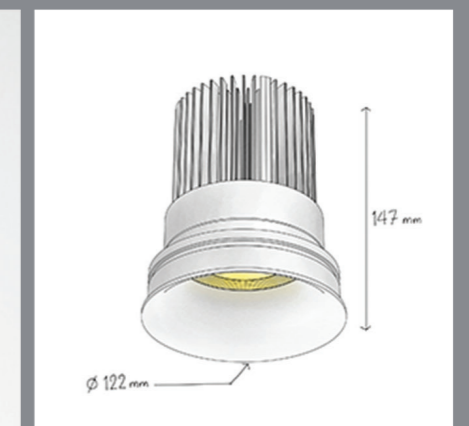

Eyren Maxi

Ceiling Recessed

Eyren Maxi

Ceiling Recessed

CODE	F193
Light source	LED
Power (W)	30
luminous flux (lm)	3300
Color Rendering (Ra)	>80
Color Temperature (K)	3000 4000*
Body Color	White Black Gold Chrome Copper*

*Customized body colors and other color temperatures (CCTs) are available upon request

IP 20 ⚡ 145 mm CE

KG 1.1 kg

14 x 14 x 20 cm

Supply Voltage:
220-240 Vac, 50Hz

Driver:
DALI | Dimmable version available
upon request

Recommended Applications:
Office | Shop

Eyren Maxi

Light distributions

Accessories

Mandatory

Trimless Installation Kit
Order code: 2193924121

Order code table

Body Color	3000K ●	Beam Angle	4000K ●	Body Color
White	F193W930S	Spot	F193W940S	White
	F193W930M	Medium	F193W940M	
Body Color	3000K ●	Beam Angle	4000K ●	Body Color
Black	F193B930S	Spot	F193B940S	Black
	F193B930M	Medium	F193B940M	
Body Color	3000K ●	Beam Angle	4000K ●	Body Color
Gold	F193PJ930S	Spot	F193PJ940S	Gold
	F193PJ930M	Medium	F193PJ940M	
Body Color	3000K ●	Beam Angle	4000K ●	Body Color
Chrome	F193PI930S	Spot	F193PI940S	Chrome
	F193PI930M	Medium	F193PI940M	
Body Color	3000K ●	Beam Angle	4000K ●	Body Color
Copper	F193PC930S	Spot	F193PC940S	Copper
	F193PC930M	Medium	F193PC940M	