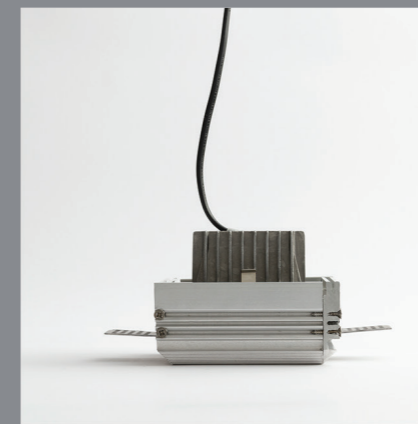

Eyden Mini TR

Ceiling Recessed

Eyden Mini TR

Ceiling Recessed

| | |
|-----------------------|---------------|
| CODE | F153 |
| Light source | LED |
| Power (W) | 10 |
| luminous flux (lm) | 1100 |
| Color Rendering (Ra) | >80 |
| Color Temperature (K) | 3000 4000* |
| Body Color | White Black |

IP 20 113 x 113 mm

0.76 kg

20 x 16 x 12 cm

Supply Voltage:
220-240 Vac, 50Hz

Driver:
DALI | Dimmable version available upon request

Recommended Applications:
Residential | Office | Shop

*Customized body colors and other color temperatures (CCTs) are available upon request

Specific design of the bottom frame with its strips reduce the direct view to the light point and of course glare

Eyden Mini TR

Light Distributions

Light Distributions

Mandatory

Trimless Installation Kit
Order code: 2099924117