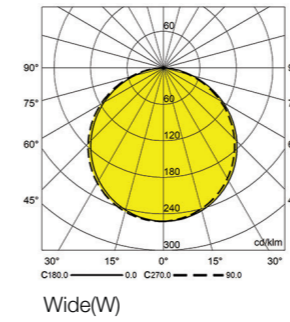

IP 20 113 x 113 mm

0.76 kg

20 x 16 x 12 cm

Supply Voltage:
220-240 Vac, 50Hz

Driver:
DALI | Dimmable version available upon request

Recommended Applications:
Residential | Office | Shop

*Customized body colors and other color temperatures (CCTs) are available upon request

Specific design of the bottom frame with its strips reduce the direct view to the light point and of course glare

Eyden Mini TR

Light Distributions

Light Distributions

Mandatory

Trimless Installation Kit
Order code: 2099924117

Order code table

| Body Color | 3000K ● | Beam Angle | 4000K ● | Body Color |
|------------|------------|------------|------------|------------|
| White | F153W1030W | Spot | F153W1040W | White |
| Body Color | 3000K ● | Beam Angle | 4000K ● | Body Color |
| Black | F153B1030W | Spot | F153B1040W | Black |