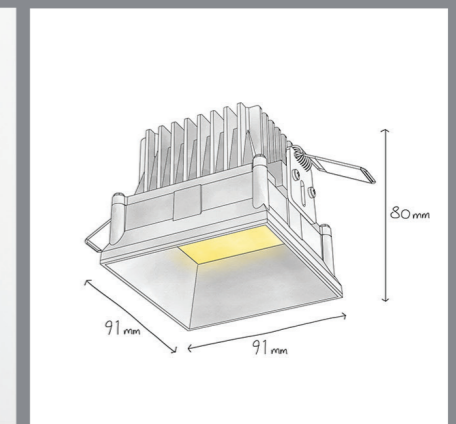

Eyden Mini TR

Ceiling Recessed

Eyden Mini TR

Ceiling Recessed

| | |
|-----------------------|---------------|
| CODE | F153 |
| Light source | LED |
| Power (W) | 10 |
| luminous flux (lm) | 1100 |
| Color Rendering (Ra) | >80 |
| Color Temperature (K) | 3000 4000* |
| Body Color | White Black |

IP 20 113 x 113 mm

0.76 kg

20 x 16 x 12 cm

Supply Voltage:
220-240 Vac, 50Hz

Driver:
DALI | Dimmable version available upon request

Recommended Applications:
Residential | Office | Shop

*Customized body colors and other color temperatures (CCTs) are available upon request

Specific design of the bottom frame with its strips reduce the direct view to the light point and of course glare

Eyden Mini TR

Light Distributions

Light Distributions

Mandatory

Trimless Installation Kit
Order code: 2099924117