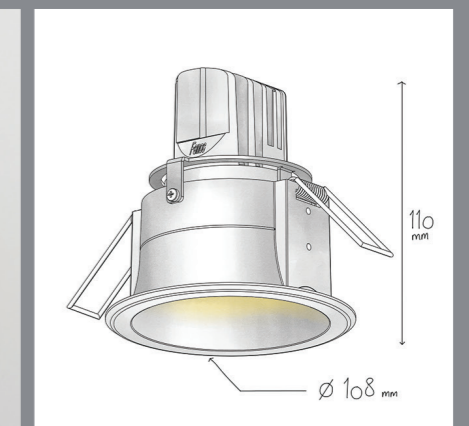

# Fitran C Mini

Ceiling Recessed

## Fitran C Mini

Ceiling Recessed

CODE	F128
Light source	LED
Power (W)	12
luminous flux (lm)	1300
Color Rendering (Ra)	>80
Color Temperature (K)	3000   4000*
Body Color	White   Black*

\*Customized body colors and other color temperatures (CCTs) are available upon request