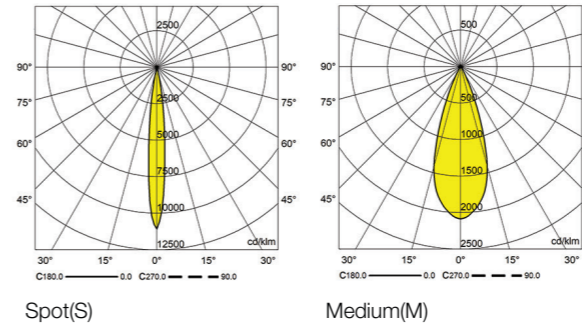

Fitran C Mini

Light distributions

Accessories

Optional

LED GU10 Lamp
Order code: 10020101

Order code table

Body Color	3000K	Beam Angle	4000K	Body Color
White	F128W1230S	Spot	F128W1240S	White
	F128W1230M	Medium	F128W1240M	

Body Color	3000K	Beam Angle	4000K	Body Color
Black	F128B1230S	Spot	F128B1240S	Black
	F128B1230M	Medium	F128B1240M	

Order code for GU10 Version**

Body Color	Body Code	Body Code	Body Color
White	F128WG	F128BG	Black

**Lamp is not Included