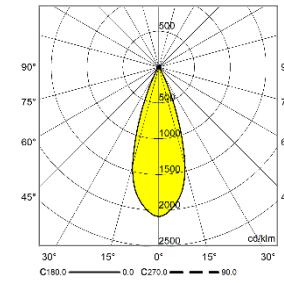

Medium (M)

Accessories

Order code table

Body Color	3000K	Beam Angle	4000K	Body Color
White	F181W930M	Medium	F181W940M	White
Black	F181B930M	Medium	F181B940M	Black
Silver	F181S930M	Medium	F181S940M	Silver