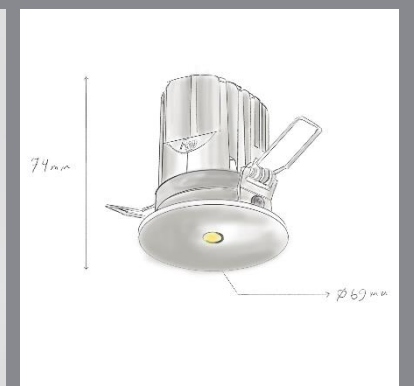

Oyan

Ceiling Recessed

CODE	F181
Light source	LED
Power (W)	9
luminous flux (lm)	800 850
Color Rendering (Ra)	>80
Color Temperature (K)	3000 4000*
Body Color	White Black Silver

IP 20 ⚡ 60 mm

Supply Voltage:
220-240 Vac, 50 Hz

Medium (M)

Accessories

Order code table

Body Color	3000K	Beam Angle	4000K	Body Color
White	F181W930M	Medium	F181W940M	White
Black	F181B930M	Medium	F181B940M	Black
Silver	F181S930M	Medium	F181S940M	Silver