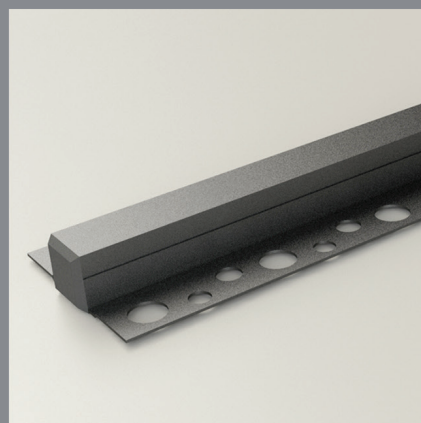

Sira TR 1616

Profile

Very small and compact, suitable for recessed applications where size is limited such as shelf lighting.

Sira TR 1616

Profile

CODE	F468
Light source	LED
Body Color	Anodized Silver
Gross Weight (Kg)	1.16
Box Dimension (Cm)	127Ø x 100

Recommended Applications:
Residential | Office | Shop

Aban Residential / Architect: Gozar Andisheh

Light distributions

Accessories

Optional

LED Strip
Refer to page 196

Order code table

Body Color	Order Code	Beam Angle
Anozides Silver	F468ASW	Wide