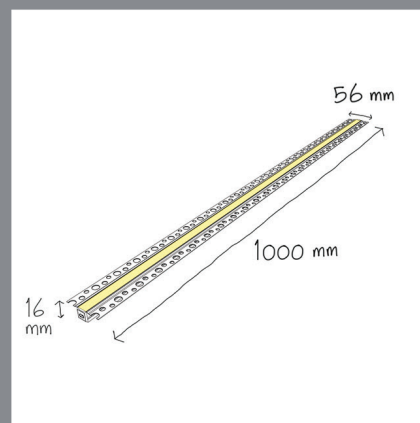

Sira TR 1616

Profile

Very small and compact, suitable for recessed applications where size is limited such as shelf lighting.

Sira TR 1616

Profile

CODE	F468
Light source	LED
Body Color	Anodized Silver
Gross Weight (Kg)	1.16
Box Dimension (Cm)	127Ø x 100

Recommended Applications:
Residential | Office | Shop

Aban Residential / Architect: Gozar Andisheh

Light distributions

Accessories

Optional

LED Strip
Refer to page 196

Order code table

Body Color	Order Code	Beam Angle
Anozides Silver	F468ASW	Wide