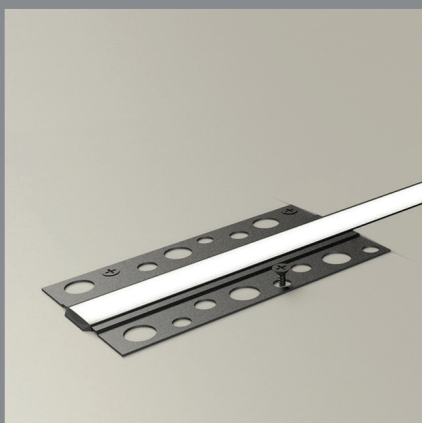

Sira TR 1616

Profile

Very small and compact, suitable for recessed applications where size is limited such as shelf lighting.

Sira TR 1616

Profile

CODE	F468
Light source	LED
Body Color	Anodized Silver
Gross Weight (Kg)	1.16
Box Dimension (Cm)	127Ø x 100

Recommended Applications:
Residential | Office | Shop

Aban Residential / Architect: Gozar Andisheh

Light distributions

Accessories

Optional

LED Strip
Refer to page 196

Order code table

Body Color	Order Code	Beam Angle
Anozides Silver	F468ASW	Wide