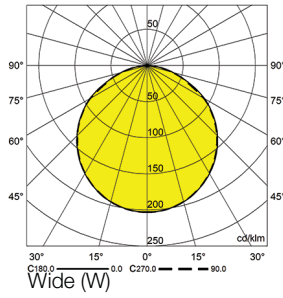

Light distributions